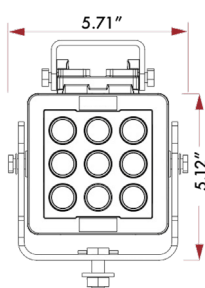

Key Features:

- 5 Mounting Configuration
- Anti-Corrosive Coating
- 7 Watt XP-L HD LEDs
- CE Approved

FT-WL-X-9 SPECS

RAW LUMENS	7,200
EFFECTIVE LUMENS	5,734
WATTAGE	63W
AMPERAGE	5.26 A @12V DCS
INPUT VOLTAGE	11-65V DC

Model #	Description	Raw Lumens	Effective Lumens	Wattage	Amp. Draw @ 12V	Beam Pattern	Dimensions	Weight
FT-WL-X-9-S-B	9 LED extreme work light. 7200 lumens. 25 degree spot optic configuration. Black housing.	7,200	5,734	63W	5.26A	Spot	5.71" X 5.12" X 3.33"	3.4 lbs.
FT-WL-X-9-S-W	9 LED extreme work light. 7200 lumens. 25 degree spot optic configuration. White housing.	7,200	5,734	63W	5.26A	Spot	5.71" X 5.12" X 3.33"	3.4 lbs.
FT-WL-X-9-F-B	9 LED extreme work light. 7200 lumens. 60 degree spot optic configuration. Black housing.	7,200	5,734	63W	5.26A	Flood	5.71" X 5.12" X 3.33"	3.4 lbs.
FT-WL-X-9-F-W	9 LED extreme work light. 7200 lumens. 60 degree spot optic configuration. White housing.	7,200	5,734	63W	5.26A	Flood	5.71" X 5.12" X 3.33"	3.4 lbs.
FT-WL-X-9-FT-B	9 LED extreme work light. 7200 lumens. 25 and 60 degree spot and flood optic configuration. Black housing.	7,200	5,734	63W	5.26A	Combo	5.71" X 5.12" X 3.33"	3.4 lbs.
FT-WL-X-9-FT-W	9 LED extreme work light. 7200 lumens. 25 and 60 degree spot and flood optic configuration. White housing.	7,200	5,734	63W	5.26A	Combo	5.71" X 5.12" X 3.33"	3.4 lbs.