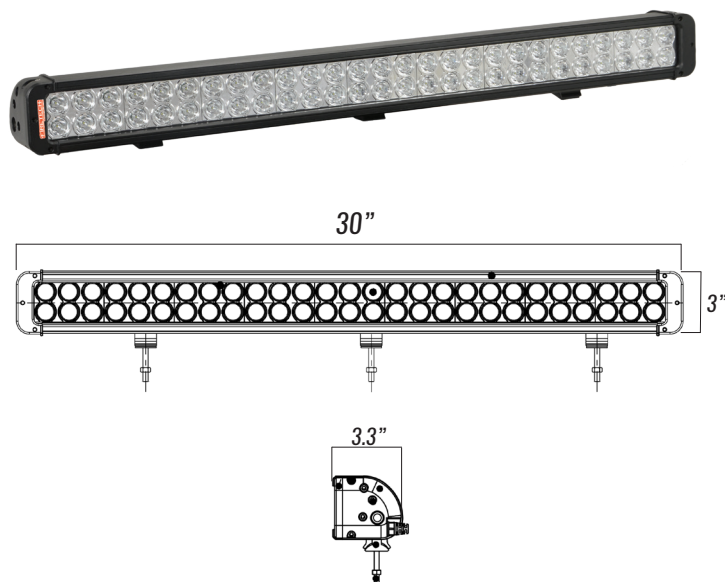

54 LED Double Stack Mini Brow

30" Low Profile Scene Light

ABOUT THE MINI BROW LIGHT

The FireTech Double Stack Mini Brow Light is an extruded LED work light designed for the industrial and emergency response marketplace. The Mini Brow series is a single circuit fixture with multiple optic choices. 10 degree "Spot" optics are optimized for long distance projection. 60 degree Flood optics work great on the rear and for general purpose illumination. The FireTech Combination Optic pattern uses 1/3 spot, 2/3 flood optics and gives you a hybrid beam pattern without sacrificing optic efficiency. The Double Stack Mini Brow fixtures are the ideal solution when you are restricted on space but want to maximize light output and are backed by the industry's only LIFETIME Warranty

Key Features:

- 5w LEDs with precision acrylic optics
- All Aluminum Extrusion
- Multiple Mounting Options (pedestal and end cap)

Pedestal Mounting Feet

Ships included with fixture

End Cap Mounting Bracket