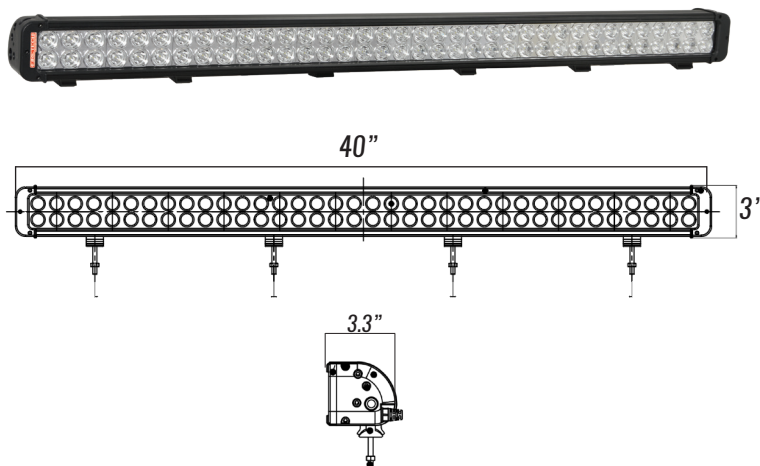

ABOUT THE MINI BROW LIGHT

The FireTech Double Stack Mini Brow Light is an extruded LED work light designed for the industrial and emergency response marketplace. The Mini Brow series is a single circuit fixture with multiple optic choices. 10 degree "Spot" optics are optimized for long distance projection. 60 degree Flood optics work great on the rear and for general purpose illumination. The FireTech Combination Optic pattern uses 1/3 spot, 2/3 flood optics and gives you a hybrid beam pattern without sacrificing optic efficiency. The Double Stack Mini Brow fixtures are the ideal solution when you are restricted on space but want to maximize light output and are backed by the industry's only LIFETIME Warranty

Key Features:

- 5w LEDs with precision acrylic optics
- All Aluminum Extrusion
- Multiple Mounting Options (pedestal and end cap)

Pedestal Mounting Feet

Ships included with fixture

End Cap Mounting Bracket