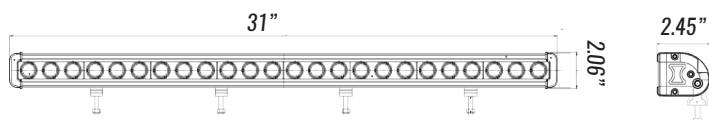

24 LED Mini Brow

31" Low Profile Scene Light

FT-MB-24

ABOUT THE MINI BROW LIGHT

The FireTech Mini Brow Light is an extruded LED work light designed for the industrial and emergency response marketplace. The Mini Brow series is a single-circuit fixture with multiple optic choices. 10 degree "Spot" optics are optimized for long distance projection. 60 degree Flood optics work great on the rear and for general purpose illumination. The FireTech Combination Optic pattern uses 1/3 spot, 2/3 flood optics and gives you a hybrid beam pattern without sacrificing optic efficiency. The Mini Brow fixtures are available in 3 LED increments from 3 to 39 LEDs long, and are backed by the industry's only LIFETIME Warranty.

Key Features:

- 5w LEDs with precision acrylic optics
- All Aluminum Extrusion
- Multiple Mounting Options

FT-MB-24 SPECS

RAW LUMENS	12,672
EFFECTIVE LUMENS	8,870.40
WATTAGE	120W
AMPERAGE	10A @ 12V DC
INPUT VOLTAGE	9-32V DC

End Cap Mounting Bracket

P-MBKIT-LPX-*

Model #	Description	Raw Lumens	Effective Lumens	Wattage	Amperage @ 12v DC	Beam Pattern	Length	# of Mounting Feet
FT-MB-24-S-B	24 LED Mini Brow. 31" length. 10 degree spot optic configuration. Black housing.	12,672	8,870.40	120W	10A	Spot	31"	4
FT-MB-24-S-W	24 LED Mini Brow. 31" length. 10 degree spot optic configuration. White housing.	12,672	8,870.40	120W	10A	Spot	31"	4
FT-MB-24-F-B	24 LED Mini Brow. 31" length. 60 degree flood optic configuration. Black housing.	12,672	8,870.40	120W	10A	Flood	31"	4
FT-MB-24-F-W	24 LED Mini Brow. 31" length. 60 degree flood optic configuration. White housing.	12,672	8,870.40	120W	10A	Flood	31"	4
FT-MB-24-FT-B	24 LED Mini Brow. 31" length. FireTech Combination 10 degree spot and 60 degree flood optic configuration. Black housing.	12,672	8,870.40	120W	10A	Combo	31"	4
FT-MB-24-FT-W	24 LED Mini Brow. 31" length. FireTech Combination 10 degree spot and 60 degree flood optic configuration. White housing.	12,672	8,870.40	120W	10A	Combo	31"	4