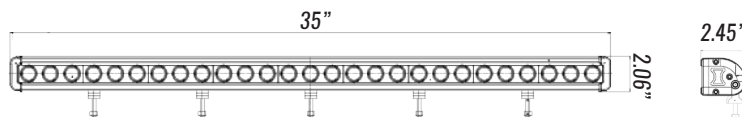

27 LED Mini Brow

35" Low Profile Scene Light

FT-MB-27

ABOUT THE MINI BROW LIGHT

The FireTech Mini Brow Light is an extruded LED work light designed for the industrial and emergency response marketplace. The Mini Brow series is a single-circuit fixture with multiple optic choices. 10 degree "Spot" optics are optimized for long distance projection. 60 degree Flood optics work great on the rear and for general purpose illumination. The FireTech Combination Optic pattern uses 1/3 spot, 2/3 flood optics and gives you a hybrid beam pattern without sacrificing optic efficiency. The Mini Brow fixtures are available in 3 LED increments from 3 to 39 LEDs long, and are backed by the industry's only LIFETIME Warranty.

Key Features:

- 5w LEDs with precision acrylic optics
- All Aluminum Extrusion
- Multiple Mounting Options

FT-MB-27 SPECS

RAW LUMENS	14,256
EFFECTIVE LUMENS	9,979.60
WATTAGE	135W
AMPERAGE	11.25A @ 12V DC
INPUT VOLTAGE	9-32V DC