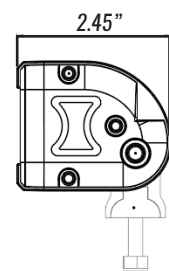

6 LED Mini Brow

9" Low Profile Scene Light

FT-MB-6

ABOUT THE MINI BROW LIGHT

The FireTech Mini Brow Light is an extruded LED work light designed for the industrial and emergency response marketplace. The Mini Brow series is a single-circuit fixture with multiple optic choices. 10 degree "Spot" optics are optimized for long distance projection. 60 degree Flood optics work great on the rear and for general purpose illumination. The FireTech Combination Optic pattern uses 1/3 spot, 2/3 flood optics and gives you a hybrid beam pattern without sacrificing optic efficiency. The Mini Brow fixtures are available in 3 LED increments from 3 to 39 LEDs long, and are backed by the industry's only LIFETIME Warranty.

Key Features:

- 5w LEDs with precision acrylic optics
- All Aluminum Extrusion
- Multiple Mounting Options

FT-MB-6 SPECS

RAW LUMENS	3,168
EFFECTIVE LUMENS	2,217.60
WATTAGE	30W
AMPERAGE	2.5A @ 12V DC
INPUT VOLTAGE	9-32V DC

End Cap Mounting Bracket

FT-MBKIT-LPX-*

Model #	Description	Raw Lumens	Effective Lumens	Wattage	Amperage @ 12v DC	Beam Pattern	Length	# of Mounting Feet
FT-MB-6-S-B	6 LED Mini Brow. 9" length. 10 degree spot optic configuration. Black housing.	3,168	2,217.60	30W	2.5A	Spot	9"	2
FT-MB-6-S-W	6 LED Mini Brow. 9" length. 10 degree spot optic configuration. White housing.	3,168	2,217.60	30W	2.5A	Spot	9"	2
FT-MB-6-F-B	6 LED Mini Brow. 9" length. 60 degree flood optic configuration. Black housing.	3,168	2,217.60	30W	2.5A	Flood	9"	2
FT-MB-6-F-W	6 LED Mini Brow. 9" length. 60 degree flood optic configuration. White housing.	3,168	2,217.60	30W	2.5A	Flood	9"	2
FT-MB-6-FT-B	6 LED Mini Brow. 9" length. FireTech Combination 10 degree spot and 60 degree flood optic configuration. Black housing.	3,168	2,217.60	30W	2.5A	Combo	9"	2
FT-MB-6-FT-W	6 LED Mini Brow. 9" length. FireTech Combination 10 degree spot and 60 degree flood optic configuration. White housing.	3,168	2,217.60	30W	2.5A	Combo	9"	2