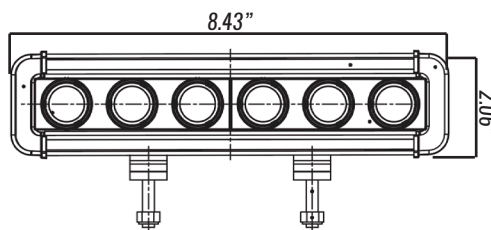

6 LED Mini Brow

9" Low Profile Scene Light

FT-MB-6

ABOUT THE MINI BROW LIGHT

The FireTech Mini Brow Light is an extruded LED work light designed for the industrial and emergency response marketplace. The Mini Brow series is a single-circuit fixture with multiple optic choices. 10 degree "Spot" optics are optimized for long distance projection. 60 degree Flood optics work great on the rear and for general purpose illumination. The FireTech Combination Optic pattern uses 1/3 spot, 2/3 flood optics and gives you a hybrid beam pattern without sacrificing optic efficiency. The Mini Brow fixtures are available in 3 LED increments from 3 to 39 LEDs long, and are backed by the industry's only LIFETIME Warranty.

Key Features:

- 5w LEDs with precision acrylic optics
- All Aluminum Extrusion
- Multiple Mounting Options

FT-MB-6 SPECS

RAW LUMENS	3,168
EFFECTIVE LUMENS	2,217.60
WATTAGE	30W
AMPERAGE	2.5A @ 12V DC
INPUT VOLTAGE	9-32V DC

End Cap Mounting Bracket

FT-MBKIT-LPX-*

Model #	Description	Raw Lumens	Effective Lumens	Wattage	Amperage @ 12v DC	Beam Pattern	Length	# of Mounting Feet
FT-MB-6-S-B	6 LED Mini Brow. 9" length. 10 degree spot optic configuration. Black housing.	3,168	2,217.60	30W	2.5A	Spot	9"	2
FT-MB-6-S-W	6 LED Mini Brow. 9" length. 10 degree spot optic configuration. White housing.	3,168	2,217.60	30W	2.5A	Spot	9"	2
FT-MB-6-F-B	6 LED Mini Brow. 9" length. 60 degree flood optic configuration. Black housing.	3,168	2,217.60	30W	2.5A	Flood	9"	2
FT-MB-6-F-W	6 LED Mini Brow. 9" length. 60 degree flood optic configuration. White housing.	3,168	2,217.60	30W	2.5A	Flood	9"	2
FT-MB-6-FT-B	6 LED Mini Brow. 9" length. FireTech Combination 10 degree spot and 60 degree flood optic configuration. Black housing.	3,168	2,217.60	30W	2.5A	Combo	9"	2
FT-MB-6-FT-W	6 LED Mini Brow. 9" length. FireTech Combination 10 degree spot and 60 degree flood optic configuration. White housing.	3,168	2,217.60	30W	2.5A	Combo	9"	2