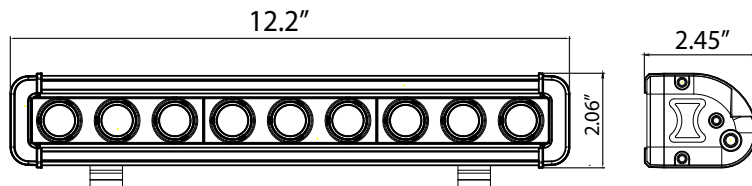

ABOUT THE MINI BROW LIGHT

The FireTech Mini Brow Light is an extruded LED work light designed for the industrial and emergency response marketplace. The Mini Brow series is a single-circuit fixture with multiple optic choices. 10 degree "Spot" optics are optimized for long distance projection. 60 degree Flood optics work great on the rear and for general purpose illumination. The FireTech Combination Optic pattern uses 1/3 spot, 2/3 flood optics and gives you a hybrid beam pattern without sacrificing optic efficiency. The Mini Brow fixtures are available in 3 LED increments from 3 to 39 LEDs long, and are backed by the industry's only LIFETIME Warranty.

Key Features:

- 5w LEDs with precision acrylic optics
- All Aluminum Extrusion
- Multiple Mounting Options

FT-MB-9 SPECS

RAW LUMENS	4,752
EFFECTIVE LUMENS	3,326.40
WATTAGE	45W
AMPERAGE	3.75A @ 12V DC
INPUT VOLTAGE	9-32V DC

End Cap Mounting Bracket

FT-MBKIT-LPX-*

Model #	Description	Raw lumens	Effective lumens	Wattage	Amperage @12v DC	Beam Pattern	Length	# of Mounting Feet
FT-MB-9-S-B	9 LED Mini Brow. 12" length. 10 degree spot optic configuration. Black housing.	4,752	3,326.40	45W	3.75A	Spot	12"	2
FT-MB-9-S-W	9 LED Mini Brow. 12" length. 10 degree spot optic configuration. White housing.	4,752	3,326.40	45W	3.75A	Spot	12"	2
FT-MB-9-F-B	9 LED Mini Brow. 12" length. 60 degree flood optic configuration. Black housing.	4,752	3,326.40	45W	3.75A	Flood	12"	2
FT-MB-9-F-W	9 LED Mini Brow. 12" length. 60 degree flood optic configuration. White housing.	4,752	3,326.40	45W	3.75A	Flood	12"	2
FT-MB-9-FT-B	9 LED Mini Brow. 12" length. FireTech Combination 10 degree spot and 60 degree flood optic configuration. Black housing.	4,752	3,326.40	45W	3.75A	Combo	12"	2
FT-MB-9-FT-W	9 LED Mini Brow. 12" length. FireTech Combination 10 degree spot and 60 degree flood optic configuration. White housing.	4,752	3,326.40	45W	3.75A	Combo	12"	2