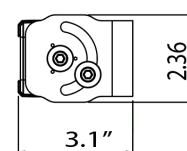

FT-MB-9-TR-**-*

ABOUT THE MINI BROW LIGHT

The MiniBrow Series uses the same core extrusion technology as the FireTech Brow Light, but are offered as single-circuit solutions for use in virtually any other area of a fire apparatus. Offered in 3 sizes only, the Trunion Series make for simplified installation in areas where access to the back side of a panel is difficult, or when extreme adjustability is required. The trunion bracket also allows for mounting on the side of an apparatus where some angling would be expected and difficulties in installation might be encountered.

Key Features:

- 5w LEDs with precision Acrylic optics
- All Aluminum Extrusion
- Adjustable Trunion Mount

The Trunion style Mini Brow lights are available in 9, 12, and 18 LED Lengths. This mounting system attaches to the fixtures end caps and allows for adjustable mounting with greater range of motion.