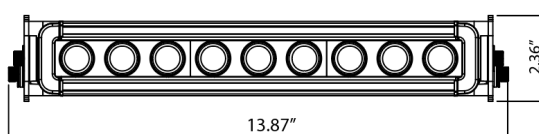

FT-MB-9-TR-**-*

ABOUT THE MINI BROW LIGHT

The MiniBrow Series uses the same core extrusion technology as the FireTech Brow Light, but are offered as single-circuit solutions for use in virtually any other area of a fire apparatus. Offered in 3 sizes only, the Trunion Series make for simplified installation in areas where access to the back side of a panel is difficult, or when extreme adjustability is required. The trunion bracket also allows for mounting on the side of an apparatus where some angling would be expected and difficulties in installation might be encountered.

Key Features:

- 5w LEDs with precision Acrylic optics
- All Aluminum Extrusion
- Adjustable Trunion Mount

The Trunion style Mini Brow lights are available in 9, 12, and 18 LED Lengths. This mounting system attaches to the fixtures end caps and allows for adjustable mounting with greater range of motion.