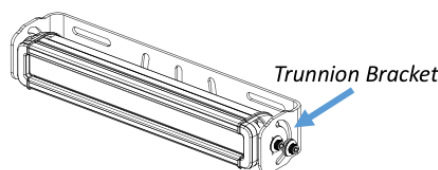

FT-MB-9-TR-**-*

ABOUT THE MINI BROW LIGHT

The MiniBrow Series uses the same core extrusion technology as the FireTech Brow Light, but are offered as single-circuit solutions for use in virtually any other area of a fire apparatus. Offered in 3 sizes only, the Trunion Series make for simplified installation in areas where access to the back side of a panel is difficult, or when extreme adjustability is required. The trunion bracket also allows for mounting on the side of an apparatus where some angling would be expected and difficulties in installation might be encountered.

Key Features:

- 5w LEDs with precision Acrylic optics
- All Aluminum Extrusion
- Adjustable Trunion Mount

The Trunion style Mini Brow lights are available in 9, 12, and 18 LED Lengths. This mounting system attaches to the fixtures end caps and allows for adjustable mounting with greater range of motion.