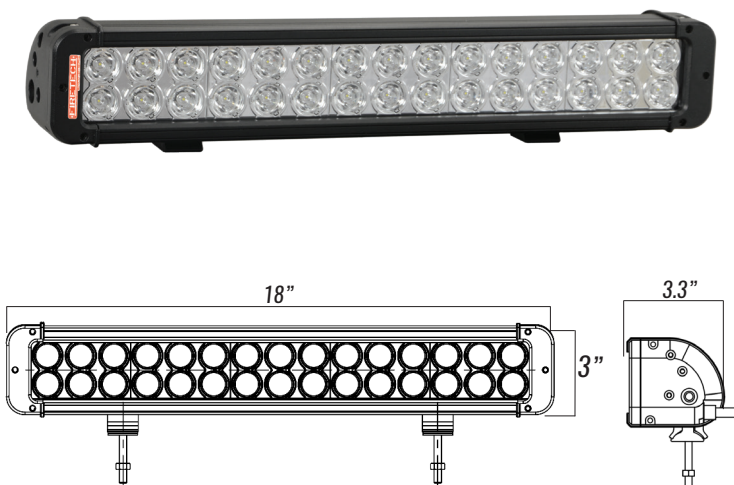

ABOUT THE MINI BROW LIGHT

The FireTech Double Stack Mini Brow Light is an extruded LED work light designed for the industrial and emergency response marketplace. The Mini Brow series is a single circuit fixture with multiple optic choices. 10 degree "Spot" optics are optimized for long distance projection. 60 degree Flood optics work great on the rear and for general purpose illumination. The FireTech Combination Optic pattern uses 1/3 spot, 2/3 flood optics and gives you a hybrid beam pattern without sacrificing optic efficiency. The Double Stack Mini Brow fixtures are the ideal solution when you are restricted on space but want to maximize light output and are backed by the industry's only LIFETIME Warranty

Key Features:

- 5w LEDs with precision acrylic optics
- All Aluminum Extrusion
- Multiple Mounting Options (pedestal and end cap)

FT-MB-2.15 SPECS

RAW LUMENS	15,840
EFFECTIVE LUMENS	11,088
WATTAGE	150W
AMPERAGE	12.5A @ 12VDC
INPUT VOLTAGE	9-32V DC