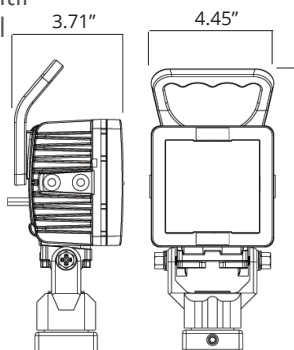

FT-WL-X-9-SH

ABOUT THE WL-X-9-SH

Sometimes you need more flexibility from your scene lights than what is bolted to your apparatus. That's where this adjustable work light comes in! Coupled to this innovative swivel/handle assembly, the WL-X-9 work light is one of the most versatile utility fixtures on the market. With the adjustable mount, you can point this fixture at whatever you are working on without having to unbolt the light or use any tools. High-quality construction and components enable the WL-X series to withstand vibration up to 21Grms. Built-in reverse polarity protection helps prevent accidental damage caused by incorrect installation. Electronic thermal management ensures that if the light is subjected to a massive heat overload, that a self-protection protocol is engaged to reduce the light output, until such time as the heat overload retreats to normal parameters.

Key Features:

- 5 Mounting Configuration
- Anti-Corrosive Coating
- 7 Watt XP-L HD LEDs
- CE Approved

FT-WL-X-9-**-SH SPECS

RAW LUMENS	7,200
EFFECTIVE LUMENS	5,734
WATTAGE	63W
AMPERAGE	5.26 A @12V DC
INPUT VOLTAGE	11-65V DC

Model #	Description	Raw Lumens	Effective Lumens	Wattage	Amp. Draw @ 12V	Voltage Range	Beam Pattern	Dimensions	Weight
FT-WL-X-9-S-B-SH	9 LED extreme work light. 7200 lumens. 25 degree spot optic configuration. Black housing. Swivel Mount and Handle.	7,200	5,734	63W	5.26A	11-65V DC	Spot	10.03" X 4.45" X 3.71"	4.5lbs
FT-WL-X-9-S-W-SH	9 LED extreme work light. 7200 lumens. 25 degree spot optic configuration. White housing. Swivel Mount and Handle.	7,200	5,734	63W	5.26A	11-65V DC	Spot	10.03" X 4.45" X 3.71"	4.5lbs
FT-WL-X-9-F-B-SH	9 LED extreme work light. 7200 lumens. 60 degree spot optic configuration. Black housing. Swivel Mount and Handle.	7,200	5,734	63W	5.26A	11-65V DC	Flood	10.03" X 4.45" X 3.71"	4.5lbs
FT-WL-X-9-F-W-SH	9 LED extreme work light. 7200 lumens. 60 degree spot optic configuration. White housing. Swivel Mount and Handle.	7,200	5,734	63W	5.26A	11-65V DC	Flood	10.03" X 4.45" X 3.71"	4.5lbs
FT-WL-X-9-FT-B-SH	9 LED extreme work light. 7200 lumens. 25 and 60 degree spot and flood optic configuration. Black housing. Swivel Mount and Handle.	7,200	5,734	63W	5.26A	11-65V DC	Combo	10.03" X 4.45" X 3.71"	4.5lbs
FT-WL-X-9-FT-W-SH	9 LED extreme work light. 7200 lumens. 25 and 60 degree spot and flood optic configuration. White housing. Swivel Mount and Handle.	7,200	5,734	63W	5.26A	11-65V DC	Combo	10.03" X 4.45" X 3.71"	4.5lbs