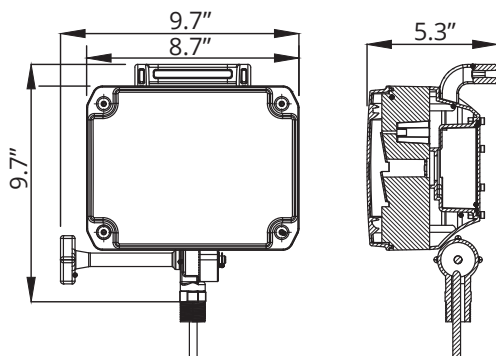

### ABOUT THE GUARDIAN POLE LIGHT

The all new FireTech Guardian Pole Mounted Scene Light brings the next-generation optic and LED technology from the Guardian Elite into the pole-mounted world, offering a more traditional look/feel with all of the electronics neatly tucked away inside the housing. The SL-GESM Pole Mounted Scene Light is available in an earth-shattering 20,000 equivalent lumen configuration for times when you simply cant be left to get the job done in the dark.

#### GUARDIAN ELITE POLE SPECS

EQUIVALENT LUMENS	20,000
EFFECTIVE LUMENS	12,290
WATTAGE	125W
AMPERAGE	10.41A @ 12V DC
INPUT VOLTAGE	9-32V DC / 90-277V AC