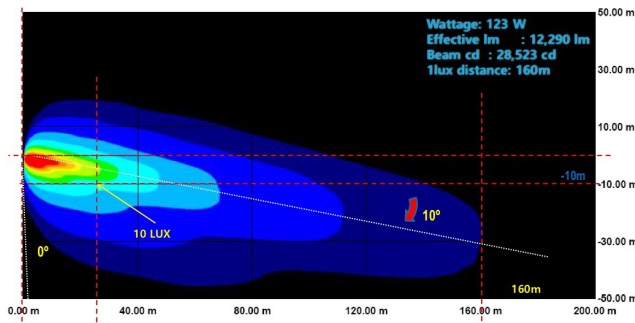

### ABOUT THE GUARDIAN POLE LIGHT

The all new FireTech Guardian Pole Mounted Scene Light brings the next-generation optic and LED technology from the Guardian Elite into the pole-mounted world, offering a more traditional look/feel with all of the electronics neatly tucked away inside the housing. The SL-GESM Pole Mounted Scene Light is available in an earth-shattering 20,000 equivalent lumen configuration for times when you simply cant be left to get the job done in the dark.

#### Key Features:

- *Ultra Compact Design*
- *AC or DC Versions Available*
- *"Down and Out" Beam Pattern*

#### GUARDIAN ELITE POLE SPECS

EQUIVALENT LUMENS	20,000
EFFECTIVE LUMENS	12,290
WATTAGE	125W
AMPERAGE	10.41A @ 12V DC
INPUT VOLTAGE	9-32V DC / 90-277V AC