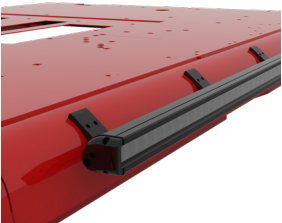

OPTIONAL MOUNTING ACCESSORIES

CAB MOUNTING BRACKET | 3" RADIUS SURFACE

WHITE: P-MB-R3V2FOOT-W

BLACK: P-MB-R3V2FOOT-B