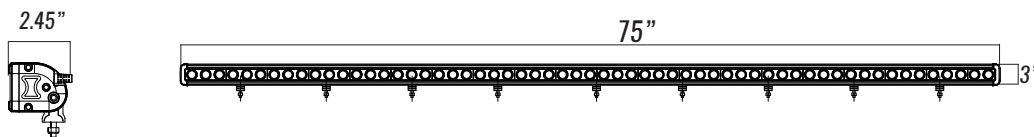

## ABOUT THE BROW LIGHT

Available with optional integrated DOT marker lights and split circuits, this product is the first fixture specifically designed from the ground up for use on the front of an apparatus cab to illuminate the roadway. One of the secrets to the brow lights success is the ability to attach the light at multiple points along the extrusion. This patented, adjustable rail mounting system allows the FireTech brow light to be attached more securely to the apparatus. This means that over time, it will not flex and succumb to moisture intrusion. The FireTech brow light's extreme reliability and proven track record is why it is the ultimate lighting solution for forward facing scene lighting.

## DIMENSIONS

Model / Order Number	Description	Raw Lumens	Effective Lumens	Wattage	Amperage @12v DC	Beam Pattern	Length	# of Mounting Feet
FT-B-72-ML-B	75" Brow Light. 65 LEDs. 5 Watt chip sets. 5 integrated marker lights, 4 circuits. Black housing.	30,096	21,067	285W	23.75A	Spot, Flood, Scene,	75"	9
FT-B-72-ML-W	75" Brow Light. 65 LEDs. 5 Watt chip sets. 5 integrated marker lights, 4 circuits. White housing.	30,096	21,067	285W	23.75A	Spot, Flood, Scene,	75"	9