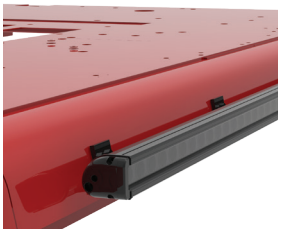

L-FOOT BRACKET | VERTICAL SURFACE

WHITE: P-MB-LFOOT-W

BLACK: P-MB-LFOOT-B