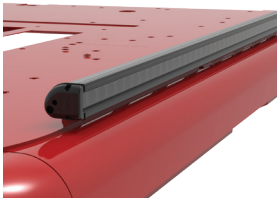

INCLUDED MOUNTING ACCESSORY

PEDESTAL MOUNTING FEET

Included with fixture