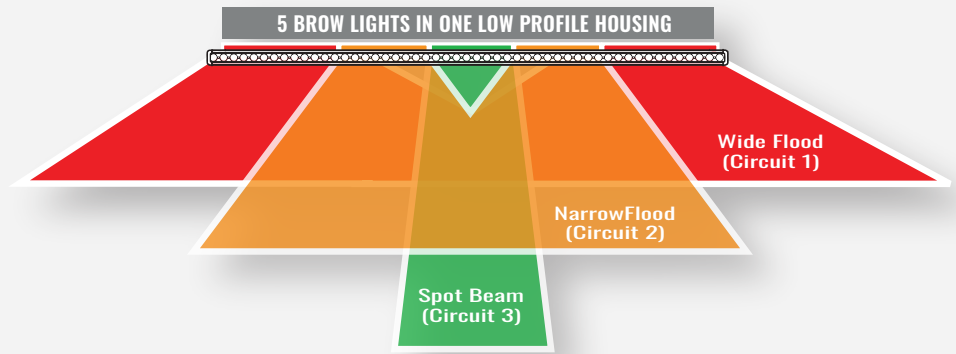

## DIMENSIONS

### PART#: FT-B-72-ML-\*

RAW LUMENS	30,096
EFFECTIVE LUMENS	21,067
WATTAGE	285W
TOTAL AMPERAGE	23.75A @12V DC
CIRCUIT 1 (SPOT) AMPERAGE	5A @12V DC
CIRCUIT 2 (SCENE) AMPERAGE	10A @12V DC
CIRCUIT 3 (FLOOD) AMPERAGE	7.5A @12V DC
CIRCUIT 4 (MARKER) AMPERAGE	1.25A @12V DC
INPUT VOLTAGE	9-32V DC

# DOMINATE THE SCENE WITH FIVE LIGHTS IN ONE

FireTech brow lights give you the right type of lighting for the leading edge of your apparatus cab. By combining a long distance spot beam with multiple flood beams, your apparatus will have both range and coverage.