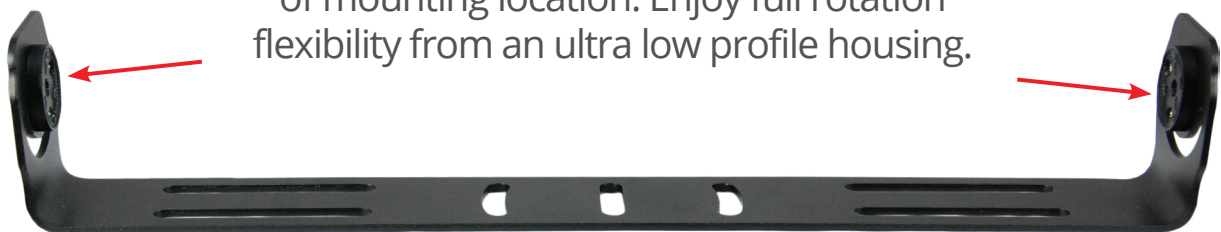

25" TRUNNION MINIBROW

FT-MB-18-TR-*-*

KEY FEATURES:

- 5W LEDs with Precision Acrylic Optics
- All Aluminum Extrusion
- Adjustable Trunnion Mount

ABOUT THE TRUNNION MINIBROW LIGHT

The MiniBrow Series uses the same core extrusion technology as the FireTech Brow Light, but are offered as single-circuit solutions for use in virtually any other area of a fire apparatus. Offered in 3 sizes only, the Trunnion Series make for simplified installation in areas where access to the back side of a panel is difficult, or when extreme adjustability is required. The trunnion bracket also allows for mounting on the side of an apparatus where some angling would be expected and difficulties in installation might be encountered.

60 POINT LOCKING AIMING SYSTEM

The sturdy trunnion bracket allows the MiniBrow to be precisely aimed regardless of mounting location. Enjoy full rotation flexibility from an ultra low profile housing.

DIMENSIONS