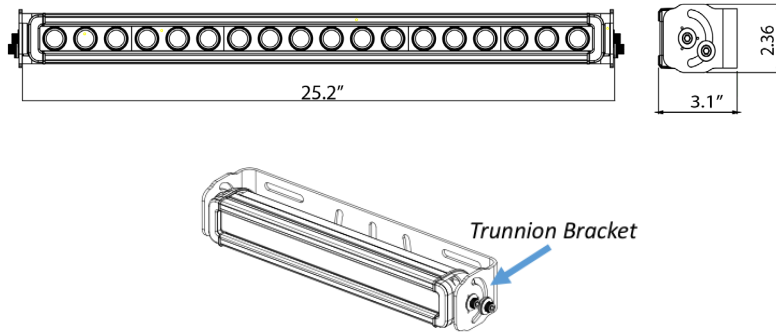

25" TRUNNION MINIBROW

FT-MB-18-TR-*-*

KEY FEATURES:

- 5W LEDs with Precision Acrylic Optics
- All Aluminum Extrusion
- Adjustable Trunnion Mount

ABOUT THE TRUNNION MINIBROW LIGHT

The MiniBrow Series uses the same core extrusion technology as the FireTech Brow Light, but are offered as single-circuit solutions for use in virtually any other area of a fire apparatus. Offered in 3 sizes only, the Trunnion Series make for simplified installation in areas where access to the back side of a panel is difficult, or when extreme adjustability is required. The trunnion bracket also allows for mounting on the side of an apparatus where some angling would be expected and difficulties in installation might be encountered.

60 POINT LOCKING AIMING SYSTEM

The sturdy trunnion bracket allows the MiniBrow to be precisely aimed regardless of mounting location. Enjoy full rotation flexibility from an ultra low profile housing.

DIMENSIONS