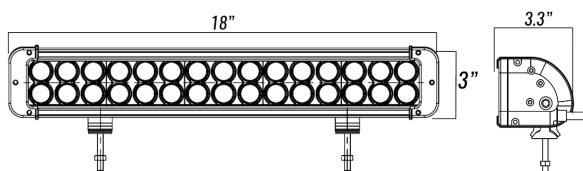

30 LED MINIBROW

FT-MB-2.15-**-*

KEY FEATURES:

- 5W LEDs with Precision Acrylic Optics
- All Aluminum Extrusion
- Multiple Mounting Options

ABOUT THE MINIBROW LIGHT

The FireTech Double Stack MiniBrow Light is an extruded LED work light designed for the industrial and emergency response marketplace. The MiniBrow series is a single circuit fixture with multiple optic choices. 10° Spot optics are optimized for long distance projection. 60° Flood optics work great on the rear and for general purpose illumination. The FireTech Combination Optic pattern uses 1/3 Spot, 2/3 Flood optics and gives you a hybrid beam pattern without sacrificing optic efficiency. Double Stack MiniBrow fixtures are the ideal solution when you're restricted on space but want to maximize light output, and are backed by the industry's only LIFETIME Advance-Exchange Warranty

DIMENSIONS

PART#: FT-MB-2.15-**-*

RAW LUMENS	15,840
EFFECTIVE LUMENS	11,088
WATTAGE	150W
AMPERAGE	12.5A
INPUT VOLTAGE	9-32V DC

Model / Order Number	Description	Raw Lumens	Effective Lumens	Wattage	Amperage @12v DC	Beam Pattern	Length	# of Mounting Feet
FT-MB-2.15-S-B	30 LED MiniBrow. 17.5" length. 10 degree spot optic configuration. Black housing.	15,840	11,088	150W	12.5A	Spot	18"	2
FT-MB-2.15-S-W	30 LED MiniBrow. 17.5" length. 10 degree spot optic configuration. White housing.	15,840	11,088	150W	12.5A	Spot	18"	2
FT-MB-2.15-F-B	30 LED MiniBrow. 17.5" length. 60 degree flood optic configuration. Black housing.	15,840	11,088	150W	12.5A	Flood	18"	2
FT-MB-2.15-F-W	30 LED MiniBrow. 17.5" length. 60 degree flood optic configuration. White housing.	15,840	11,088	150W	12.5A	Flood	18"	2
FT-MB-2.15-FT-B	30 LED MiniBrow. 17.5" length. FireTech Combination spot and flood optic configuration. Black housing.	15,840	11,088	150W	12.5A	Combo	18"	2
FT-MB-2.15-FT-W	30 LED MiniBrow. 17.5" length. FireTech Combination spot and flood optic configuration. White housing.	15,840	11,088	150W	12.5A	Combo	18"	2