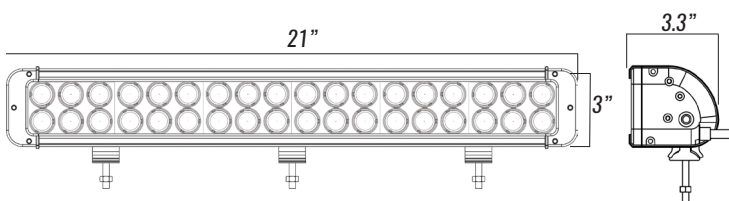

## KEY FEATURES:

- 5W LEDs with Precision Acrylic Optics
- All Aluminum Extrusion
- Multiple Mounting Options

## ABOUT THE MINIBROW LIGHT

The FireTech Double Stack MiniBrow Light is an extruded LED work light designed for the industrial and emergency response marketplace. The MiniBrow series is a single circuit fixture with multiple optic choices. 10° Spot optics are optimized for long distance projection. 60° Flood optics work great on the rear and for general purpose illumination. The FireTech Combination Optic pattern uses 1/3 Spot, 2/3 Flood optics and gives you a hybrid beam pattern without sacrificing optic efficiency. Double Stack MiniBrow fixtures are the ideal solution when you're restricted on space but want to maximize light output, and are backed by the industry's only LIFETIME Advance-Exchange Warranty

## DIMENSIONS

### PART#: FT-MB-2.18-\*\*-\*

RAW LUMENS	19,008
EFFECTIVE LUMENS	13,361.60
WATTAGE	180W
AMPERAGE	15A
INPUT VOLTAGE	9-32V DC

Model / Order Number	Description	Raw Lumens	Effective Lumens	Wattage	Amperage @12v DC	Beam Pattern	Length	# of Mounting Feet
FT-MB-2.18-S-B	36 LED MiniBrow. 21" length. 10 degree spot optic configuration. Black housing.	19,008	13,361.60	180W	15A	Spot	21"	3
FT-MB-2.18-S-W	36 LED MiniBrow. 21" length. 10 degree spot optic configuration. White housing.	19,008	13,361.60	180W	15A	Spot	21"	3
FT-MB-2.18-F-B	36 LED MiniBrow. 21" length. 60 degree flood optic configuration. Black housing.	19,008	13,361.60	180W	15A	Flood	21"	3
FT-MB-2.18-F-W	36 LED MiniBrow. 21" length. 60 degree flood optic configuration. White housing.	19,008	13,361.60	180W	15A	Flood	21"	3
FT-MB-2.18-FT-B	36 LED MiniBrow. 21" length. FireTech Combination spot and flood optic configuration. Black housing.	19,008	13,361.60	180W	15A	Combo	21"	3
FT-MB-2.18-FT-W	36 LED MiniBrow. 21" length. FireTech Combination spot and flood optic configuration. White housing.	19,008	13,361.60	180W	15A	Combo	21"	3