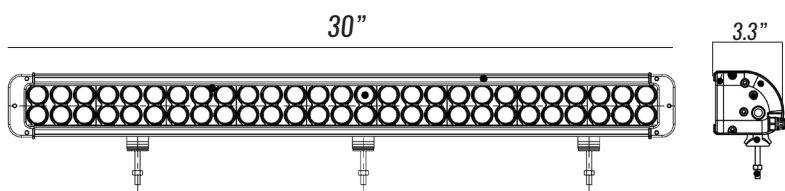

54 LED MINIBROW

FT-MB-2.27-**-*

KEY FEATURES:

- 5W LEDs with Precision Acrylic Optics
- All Aluminum Extrusion
- Multiple Mounting Options

ABOUT THE MINIBROW LIGHT

The FireTech Double Stack MiniBrow Light is an extruded LED work light designed for the industrial and emergency response marketplace. The MiniBrow series is a single circuit fixture with multiple optic choices. 10° Spot optics are optimized for long distance projection. 60° Flood optics work great on the rear and for general purpose illumination. The FireTech Combination Optic pattern uses 1/3 Spot, 2/3 Flood optics and gives you a hybrid beam pattern without sacrificing optic efficiency. Double Stack MiniBrow fixtures are the ideal solution when you're restricted on space but want to maximize light output, and are backed by the industry's only LIFETIME Advance-Exchange Warranty

DIMENSIONS

PART#: FT-MB-2.27-**-*

RAW LUMENS	28,512
EFFECTIVE LUMENS	19,958
WATTAGE	270W
AMPERAGE	22.5A
INPUT VOLTAGE	9-32V DC

Model / Order Number	Description	Raw Lumens	Effective Lumens	Wattage	Amperage @12v DC	Beam Pattern	Length	# of Mounting Feet
FT-MB-2.27-S-B	54 LED MiniBrow. 30" length. 10 degree spot optic configuration. Black housing.	28,512	19,958	270W	22.5A	Spot	30"	3
FT-MB-2.27-S-W	54 LED MiniBrow. 30" length. 10 degree spot optic configuration. White housing.	28,512	19,958	270W	22.5A	Spot	30"	3
FT-MB-2.27-F-B	54 LED MiniBrow. 30" length. 60 degree flood optic configuration. Black housing.	28,512	19,958	270W	22.5A	Flood	30"	3
FT-MB-2.27-F-W	54 LED MiniBrow. 30" length. 60 degree flood optic configuration. White housing.	28,512	19,958	270W	22.5A	Flood	30"	3
FT-MB-2.27-FT-B	54 LED MiniBrow. 30" length. FireTech Combination spot and flood optic configuration. Black housing.	28,512	19,958	270W	22.5A	Combo	30"	3
FT-MB-2.27-FT-W	54 LED MiniBrow. 30" length. FireTech Combination spot and flood optic configuration. White housing.	28,512	19,958	270W	22.5A	Combo	30"	3