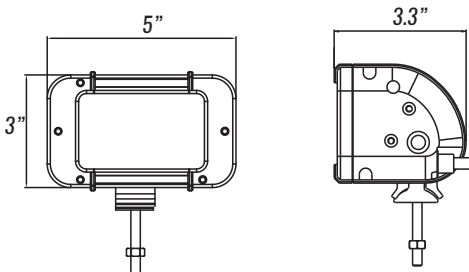

FIRETECH

BY HIVEZ LED LIGHTING

6 LED MINIBROW

FT-MB-2.3-**-*

KEY FEATURES:

- 5W LEDs with Precision Acrylic Optics
- All Aluminum Extrusion
- Multiple Mounting Options

ABOUT THE MINIBROW LIGHT

The FireTech Double Stack MiniBrow Light is an extruded LED work light designed for the industrial and emergency response marketplace. The MiniBrow series is a single circuit fixture with multiple optic choices. 10° Spot optics are optimized for long distance projection. 60° Flood optics work great on the rear and for general purpose illumination. The FireTech Combination Optic pattern uses 1/3 Spot, 2/3 Flood optics and gives you a hybrid beam pattern without sacrificing optic efficiency. Double Stack MiniBrow fixtures are the ideal solution when you're restricted on space but want to maximize light output, and are backed by the industry's only LIFETIME Advance-Exchange Warranty

DIMENSIONS

PART#: FT-MB-2.3-**-*

RAW LUMENS	3,168
EFFECTIVE LUMENS	2,217.60
WATTAGE	30W
AMPERAGE	2.5A
INPUT VOLTAGE	9-32V DC

Model / Order Number	Description	Raw Lumens	Effective Lumens	Wattage	Amperage @12v DC	Beam Pattern	Length	# of Mounting Feet
FT-MB-2.3-S-B	6 LED MiniBrow. 4.6" length. 10 degree spot optic configuration. Black housing.	3,168	2,217.60	30W	2.5A	Spot	5"	1
FT-MB-2.3-S-W	6 LED MiniBrow. 4.6" length. 10 degree spot optic configuration. White housing.	3,168	2,217.60	30W	2.5A	Spot	5"	1
FT-MB-2.3-F-B	6 LED MiniBrow. 4.6" length. 60 degree flood optic configuration. Black housing.	3,168	2,217.60	30W	2.5A	Flood	5"	1
FT-MB-2.3-F-W	6 LED MiniBrow. 4.6" length. 60 degree flood optic configuration. White housing.	3,168	2,217.60	30W	2.5A	Flood	5"	1
FT-MB-2.3-FT-B	6 LED MiniBrow. 4.6" length. FireTech Combination spot and flood optic configuration. Black housing.	3,168	2,217.60	30W	2.5A	Combo	5"	1
FT-MB-2.3-FT-W	6 LED MiniBrow. 4.6" length. FireTech Combination spot and flood optic configuration. White housing.	3,168	2,217.60	30W	2.5A	Combo	5"	1