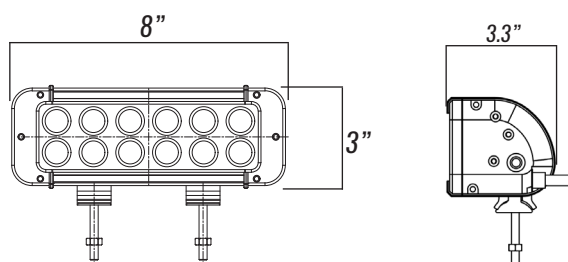

12 LED MINIBROW

FT-MB-2.6-**-*

KEY FEATURES:

- 5W LEDs with Precision Acrylic Optics
- All Aluminum Extrusion
- Multiple Mounting Options

ABOUT THE MINIBROW LIGHT

The FireTech Double Stack MiniBrow Light is an extruded LED work light designed for the industrial and emergency response marketplace. The MiniBrow series is a single circuit fixture with multiple optic choices. 10° Spot optics are optimized for long distance projection. 60° Flood optics work great on the rear and for general purpose illumination. The FireTech Combination Optic pattern uses 1/3 Spot, 2/3 Flood optics and gives you a hybrid beam pattern without sacrificing optic efficiency. Double Stack MiniBrow fixtures are the ideal solution when you're restricted on space but want to maximize light output, and are backed by the industry's only LIFETIME Advance-Exchange Warranty

DIMENSIONS

PART#: FT-MB-2.6-**-*

RAW LUMENS	6,336
EFFECTIVE LUMENS	4,435.20
WATTAGE	60W
AMPERAGE	5A
INPUT VOLTAGE	9-32V DC

Model / Order Number	Description	Raw Lumens	Effective Lumens	Wattage	Amperage @12v DC	Beam Pattern	Length	# of Mounting Feet
FT-MB-2.6-S-B	12 LED MiniBrow. 8" length. 10 degree spot optic configuration. Black housing.	6,336	4,435.20	60W	5A	Spot	8"	2
FT-MB-2.6-S-W	12 LED MiniBrow. 8" length. 10 degree spot optic configuration. White housing.	6,336	4,435.20	60W	5A	Spot	8"	2
FT-MB-2.6-F-B	12 LED MiniBrow. 8" length. 60 degree flood optic configuration. Black housing.	6,336	4,435.20	60W	5A	Flood	8"	2
FT-MB-2.6-F-W	12 LED MiniBrow. 8" length. 60 degree flood optic configuration. White housing.	6,336	4,435.20	60W	5A	Flood	8"	2
FT-MB-2.6-FT-B	12 LED MiniBrow. 8" length. FireTech Combination spot and flood optic configuration. Black housing.	6,336	4,435.20	60W	5A	Combo	8"	2
FT-MB-2.6-FT-W	12 LED MiniBrow. 8" length. FireTech Combination spot and flood optic configuration. White housing.	6,336	4,435.20	60W	5A	Combo	8"	2