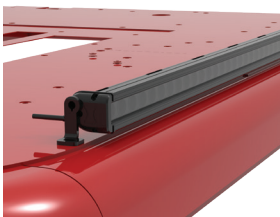

OPTIONAL MOUNTING ACCESSORIES

END CAP BRACKET | **FLAT SURFACE**

For use with brow lights 36" or less

WHITE: FT-MBKIT-PX-W

BLACK: FT-MBKIT-PX-B