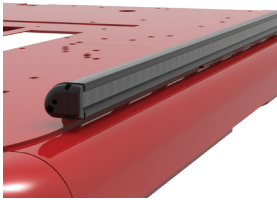

Model / Order Number	Description	Raw Lumens	Effective Lumens	Wattage	Amperage @12v DC	Beam Pattern	Length	# of Mounting Feet
FT-MB-2.6-S-B	12 LED MiniBrow. 8" length. 10 degree spot optic configuration. Black housing.	6,336	4,435.20	60W	5A	Spot	8"	2
FT-MB-2.6-S-W	12 LED MiniBrow. 8" length. 10 degree spot optic configuration. White housing.	6,336	4,435.20	60W	5A	Spot	8"	2
FT-MB-2.6-F-B	12 LED MiniBrow. 8" length. 60 degree flood optic configuration. Black housing.	6,336	4,435.20	60W	5A	Flood	8"	2
FT-MB-2.6-F-W	12 LED MiniBrow. 8" length. 60 degree flood optic configuration. White housing.	6,336	4,435.20	60W	5A	Flood	8"	2
FT-MB-2.6-FT-B	12 LED MiniBrow. 8" length. FireTech Combination spot and flood optic configuration. Black housing.	6,336	4,435.20	60W	5A	Combo	8"	2
FT-MB-2.6-FT-W	12 LED MiniBrow. 8" length. FireTech Combination spot and flood optic configuration. White housing.	6,336	4,435.20	60W	5A	Combo	8"	2

INCLUDED MOUNTING ACCESSORY

PEDESTAL MOUNTING FEET

Ships included with fixture