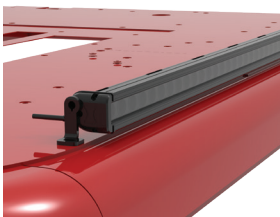

OPTIONAL MOUNTING ACCESSORIES

END CAP BRACKET | **FLAT SURFACE**

For use with brow lights 36" or less

WHITE: FT-MBKIT-PX-W
BLACK: FT-MBKIT-PX-B