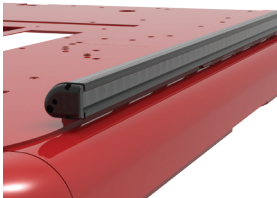

Model / Order Number	Description	Raw Lumens	Effective Lumens	Wattage	Amperage @12v DC	Beam Pattern	Length	# of Mounting Feet
FT-MB-2.9-S-B	18 LED MiniBrow. 11" length. 10 degree spot optic configuration. Black housing.	9,504	6,652.80	90W	7.5A	Spot	11"	2
FT-MB-2.9-S-W	18 LED MiniBrow. 11" length. 10 degree spot optic configuration. White housing.	9,504	6,652.80	90W	7.5A	Spot	11"	2
FT-MB-2.9-F-B	18 LED MiniBrow. 11" length. 60 degree flood optic configuration. Black housing.	9,504	6,652.80	90W	7.5A	Flood	11"	2
FT-MB-2.9-F-W	18 LED MiniBrow. 11" length. 60 degree flood optic configuration. White housing.	9,504	6,652.80	90W	7.5A	Flood	11"	2
FT-MB-2.9-FT-B	18 LED MiniBrow. 11" length. FireTech Combination spot and flood optic configuration. Black housing.	9,504	6,652.80	90W	7.5A	Combo	11"	2
FT-MB-2.9-FT-W	18 LED MiniBrow. 11" length. FireTech Combination spot and flood optic configuration. White housing.	9,504	6,652.80	90W	7.5A	Combo	11"	2

INCLUDED MOUNTING ACCESSORY

PEDESTAL MOUNTING FEET

Ships included with fixture