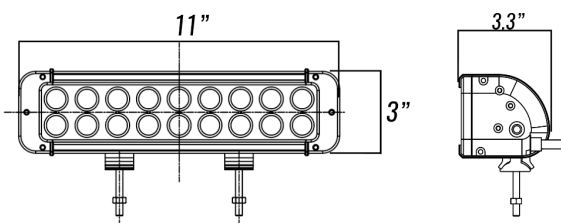

18 LED MINIBROW

FT-MB-2.9-**-*

KEY FEATURES:

- 5W LEDs with Precision Acrylic Optics
- All Aluminum Extrusion
- Multiple Mounting Options

ABOUT THE MINIBROW LIGHT

The FireTech Double Stack MiniBrow Light is an extruded LED work light designed for the industrial and emergency response marketplace. The MiniBrow series is a single circuit fixture with multiple optic choices. 10° Spot optics are optimized for long distance projection. 60° Flood optics work great on the rear and for general purpose illumination. The FireTech Combination Optic pattern uses 1/3 Spot, 2/3 Flood optics and gives you a hybrid beam pattern without sacrificing optic efficiency. Double Stack MiniBrow fixtures are the ideal solution when you're restricted on space but want to maximize light output, and are backed by the industry's only LIFETIME Advance-Exchange Warranty

DIMENSIONS

PART#: FT-MB-2.9-**-*

RAW LUMENS	9,504
EFFECTIVE LUMENS	6,652.80
WATTAGE	90W
AMPERAGE	7.5A
INPUT VOLTAGE	9-32V DC

Model / Order Number	Description	Raw Lumens	Effective Lumens	Wattage	Amperage @12v DC	Beam Pattern	Length	# of Mounting Feet
FT-MB-2.9-S-B	18 LED MiniBrow. 11" length. 10 degree spot optic configuration. Black housing.	9,504	6,652.80	90W	7.5A	Spot	11"	2
FT-MB-2.9-S-W	18 LED MiniBrow. 11" length. 10 degree spot optic configuration. White housing.	9,504	6,652.80	90W	7.5A	Spot	11"	2
FT-MB-2.9-F-B	18 LED MiniBrow. 11" length. 60 degree flood optic configuration. Black housing.	9,504	6,652.80	90W	7.5A	Flood	11"	2
FT-MB-2.9-F-W	18 LED MiniBrow. 11" length. 60 degree flood optic configuration. White housing.	9,504	6,652.80	90W	7.5A	Flood	11"	2
FT-MB-2.9-FT-B	18 LED MiniBrow. 11" length. FireTech Combination spot and flood optic configuration. Black housing.	9,504	6,652.80	90W	7.5A	Combo	11"	2
FT-MB-2.9-FT-W	18 LED MiniBrow. 11" length. FireTech Combination spot and flood optic configuration. White housing.	9,504	6,652.80	90W	7.5A	Combo	11"	2