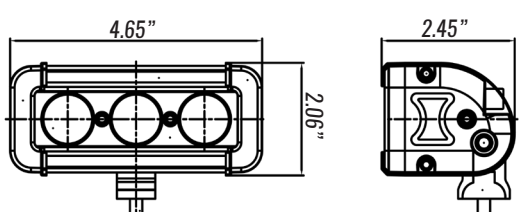

FIRETECH

BY HIVEZ LED LIGHTING

3 LED MINIBROW

FT-MB-3

KEY FEATURES:

- 5W LEDs with Precision Acrylic Optics
- All Aluminum Extrusion
- Multiple Mounting Options

ABOUT THE MINIBROW LIGHT

The FireTech MiniBrow Light is an extruded LED work light designed for the industrial and emergency response marketplace. The MiniBrow series is a single-circuit fixture with multiple optic choices. 10° Spot optics are optimized for long distance projection. 60° Flood optics work great on the rear and for general purpose illumination. The FireTech Combination Optic pattern uses 1/3 Spot, 2/3 Flood optics and gives you a hybrid beam pattern without sacrificing optic efficiency. MiniBrow fixtures are available in 3 LED increments from 3 to 39 LEDs long, and are backed by the industry's only LIFETIME Advance-Exchange Warranty.

DIMENSIONS

PART#: FT-MB-3	
RAW LUMENS	1,584
EFFECTIVE LUMENS	1,108
WATTAGE	15W
AMPERAGE	1.25A
INPUT VOLTAGE	9-32V DC

Model / Order Number	Description	Raw Lumens	Effective Lumens	Wattage	Amperage @12v DC	Beam Pattern	Length	# of Mounting Feet
FT-MB-3-S-B	3 LED MiniBrow. 5" length. 10 degree spot optic configuration. Black housing.	1,584	1,108.8	15W	1.25A	Spot	5"	2
FT-MB-3-S-W	3 LED MiniBrow. 5" length. 10 degree spot optic configuration. White housing.	1,584	1,108.8	15W	1.25A	Spot	5"	2
FT-MB-3-F-B	3 LED MiniBrow. 5" length. 60 degree flood optic configuration. Black housing.	1,584	1,108.8	15W	1.25A	Flood	5"	2
FT-MB-3-F-W	3 LED MiniBrow. 5" length. 60 degree flood optic configuration. White housing.	1,584	1,108.8	15W	1.25A	Flood	5"	2
FT-MB-3-FT-B	3 LED MiniBrow. 5" length. FireTech Combination spot and flood optic configuration. Black housing	1,584	1,108.8	15W	1.25A	Combo	5"	2
FT-MB-3-FT-W	3 LED MiniBrow. 5" length. FireTech Combination spot and flood optic configuration. White housing.	1,584	1,108.8	15W	1.25A	Combo	5"	2