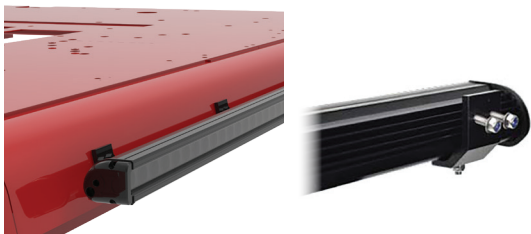

L-FOOT BRACKET | VERTICAL SURFACE

BLACK: P-MB-LFOOT-B

WHITE: P-MB-LFOOT-W