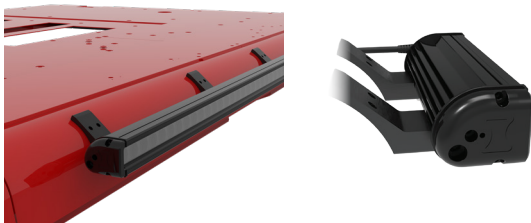

OPTIONAL MOUNTING ACCESSORIES

CAB MOUNTING BRACKET | 3" RADIUS SURFACE

WHITE: P-MB-R3V2FOOT-W

BLACK: P-MB-R3V2FOOT-B