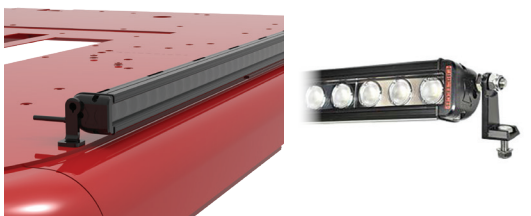

END CAP BRACKET | FLAT SURFACE

MINIBROW BLACK: FT-MBKIT-LPX-B

MINIBROW WHITE: FT-MBKIT-LPX-W