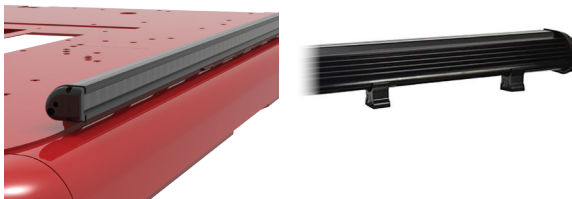

Model / Order Number	Description	Raw Lumens	Effective Lumens	Wattage	Amperage @12v DC	Beam Pattern	Length	# of Mounting Feet
FT-MB-3-S-B	3 LED MiniBrow. 5" length. 10 degree spot optic configuration. Black housing.	1,584	1,108.8	15W	1.25A	Spot	5"	2
FT-MB-3-S-W	3 LED MiniBrow. 5" length. 10 degree spot optic configuration. White housing.	1,584	1,108.8	15W	1.25A	Spot	5"	2
FT-MB-3-F-B	3 LED MiniBrow. 5" length. 60 degree flood optic configuration. Black housing.	1,584	1,108.8	15W	1.25A	Flood	5"	2
FT-MB-3-F-W	3 LED MiniBrow. 5" length. 60 degree flood optic configuration. White housing.	1,584	1,108.8	15W	1.25A	Flood	5"	2
FT-MB-3-FT-B	3 LED MiniBrow. 5" length. FireTech Combination spot and flood optic configuration. Black housing	1,584	1,108.8	15W	1.25A	Combo	5"	2
FT-MB-3-FT-W	3 LED MiniBrow. 5" length. FireTech Combination spot and flood optic configuration. White housing.	1,584	1,108.8	15W	1.25A	Combo	5"	2

INCLUDED MOUNTING ACCESSORY

PEDESTAL MOUNTING FEET

Ships included with fixture