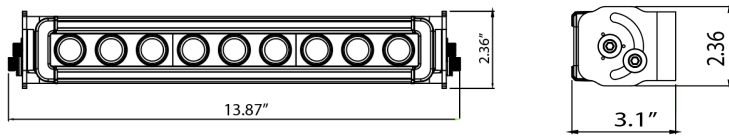

14" TRUNNION MINIBROW

FT-MB-9-TR-*-*

KEY FEATURES:

- 5W LEDs with Precision Acrylic Optics
- All Aluminum Extrusion
- Adjustable Trunnion Mount

ABOUT THE TRUNNION MINIBROW LIGHT

The MiniBrow Series uses the same core extrusion technology as the FireTech Brow Light, but are offered as single-circuit solutions for use in virtually any other area of a fire apparatus. Offered in 3 sizes only, the Trunnion Series make for simplified installation in areas where access to the back side of a panel is difficult, or when extreme adjustability is required. The trunnion bracket also allows for mounting on the side of an apparatus where some angling would be expected and difficulties in installation might be encountered.

60 POINT LOCKING AIMING SYSTEM

The sturdy trunnion bracket allows the MiniBrow to be precisely aimed regardless of mounting location. Enjoy full rotation flexibility from an ultra low profile housing.

DIMENSIONS