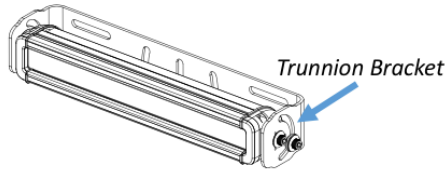

14" TRUNNION MINIBROW

FT-MB-9-TR-*-*

KEY FEATURES:

- 5W LEDs with Precision Acrylic Optics
- All Aluminum Extrusion
- Adjustable Trunnion Mount

ABOUT THE TRUNNION MINIBROW LIGHT

The MiniBrow Series uses the same core extrusion technology as the FireTech Brow Light, but are offered as single-circuit solutions for use in virtually any other area of a fire apparatus. Offered in 3 sizes only, the Trunnion Series make for simplified installation in areas where access to the back side of a panel is difficult, or when extreme adjustability is required. The trunnion bracket also allows for mounting on the side of an apparatus where some angling would be expected and difficulties in installation might be encountered.

60 POINT LOCKING AIMING SYSTEM

The sturdy trunnion bracket allows the MiniBrow to be precisely aimed regardless of mounting location. Enjoy full rotation flexibility from an ultra low profile housing.

DIMENSIONS