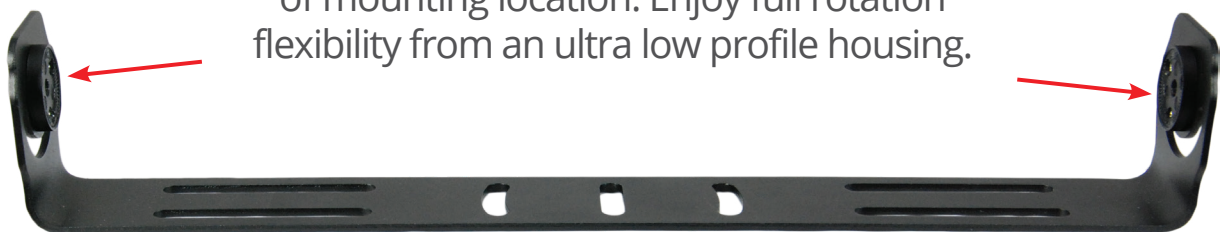

14" TRUNNION MINIBROW

FT-MB-9-TR-*-*

KEY FEATURES:

- 5W LEDs with Precision Acrylic Optics
- All Aluminum Extrusion
- Adjustable Trunnion Mount

ABOUT THE TRUNNION MINIBROW LIGHT

The MiniBrow Series uses the same core extrusion technology as the FireTech Brow Light, but are offered as single-circuit solutions for use in virtually any other area of a fire apparatus. Offered in 3 sizes only, the Trunnion Series make for simplified installation in areas where access to the back side of a panel is difficult, or when extreme adjustability is required. The trunnion bracket also allows for mounting on the side of an apparatus where some angling would be expected and difficulties in installation might be encountered.

60 POINT LOCKING AIMING SYSTEM

The sturdy trunnion bracket allows the MiniBrow to be precisely aimed regardless of mounting location. Enjoy full rotation flexibility from an ultra low profile housing.

DIMENSIONS