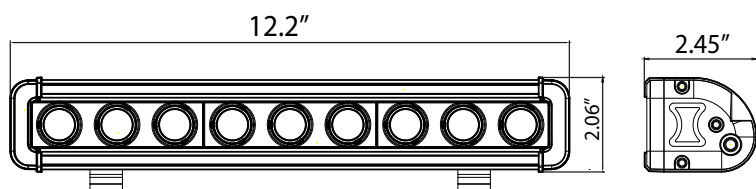

## KEY FEATURES:

- 5W LEDs with Precision Acrylic Optics
- All Aluminum Extrusion
- Multiple Mounting Options

## ABOUT THE MINIBROW LIGHT

The FireTech MiniBrow Light is an extruded LED work light designed for the industrial and emergency response marketplace. The MiniBrow series is a single-circuit fixture with multiple optic choices. 10° Spot optics are optimized for long distance projection. 60° Flood optics work great on the rear and for general purpose illumination. The FireTech Combination Optic pattern uses 1/3 Spot, 2/3 Flood optics and gives you a hybrid beam pattern without sacrificing optic efficiency. MiniBrow fixtures are available in 3 LED increments from 3 to 39 LEDs long, and are backed by the industry's only LIFETIME Advance-Exchange Warranty.

## DIMENSIONS

## PART#: FT-MB-9

RAW LUMENS	4,752
EFFECTIVE LUMENS	3,326.40
WATTAGE	45W
AMPERAGE	3.75A
INPUT VOLTAGE	9-32V DC

Model / Order Number	Description	Raw Lumens	Effective Lumens	Wattage	Amperage @12v DC	Beam Pattern	Length	# of Mounting Feet
FT-MB-9-S-B	9 LED MiniBrow. 12" length. 10 degree spot optic configuration. Black housing.	4,752	3,326.40	45W	3.75A	Spot	12"	2
FT-MB-9-S-W	9 LED MiniBrow. 12" length. 10 degree spot optic configuration. White housing.	4,752	3,326.40	45W	3.75A	Spot	12"	2
FT-MB-9-F-B	9 LED MiniBrow. 12" length. 60 degree flood optic configuration. Black housing.	4,752	3,326.40	45W	3.75A	Flood	12"	2
FT-MB-9-F-W	9 LED MiniBrow. 12" length. 60 degree flood optic configuration. White housing.	4,752	3,326.40	45W	3.75A	Flood	12"	2
FT-MB-9-FT-B	9 LED MiniBrow. 12" length. FireTech Combination spot and flood optic configuration. Black housing	4,752	3,326.40	45W	3.75A	Combo	12"	2
FT-MB-9-FT-W	9 LED MiniBrow. 12" length. FireTech Combination spot and flood optic configuration. White housing.	4,752	3,326.40	45W	3.75A	Combo	12"	2