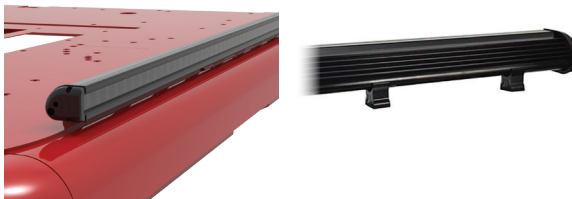

Model / Order Number	Description	Raw Lumens	Effective Lumens	Wattage	Amperage @12v DC	Beam Pattern	Length	# of Mounting Feet
FT-MB-9-S-B	9 LED MiniBrow. 12" length. 10 degree spot optic configuration. Black housing.	4,752	3,326.40	45W	3.75A	Spot	12"	2
FT-MB-9-S-W	9 LED MiniBrow. 12" length. 10 degree spot optic configuration. White housing.	4,752	3,326.40	45W	3.75A	Spot	12"	2
FT-MB-9-F-B	9 LED MiniBrow. 12" length. 60 degree flood optic configuration. Black housing.	4,752	3,326.40	45W	3.75A	Flood	12"	2
FT-MB-9-F-W	9 LED MiniBrow. 12" length. 60 degree flood optic configuration. White housing.	4,752	3,326.40	45W	3.75A	Flood	12"	2
FT-MB-9-FT-B	9 LED MiniBrow. 12" length. FireTech Combination spot and flood optic configuration. Black housing	4,752	3,326.40	45W	3.75A	Combo	12"	2
FT-MB-9-FT-W	9 LED MiniBrow. 12" length. FireTech Combination spot and flood optic configuration. White housing.	4,752	3,326.40	45W	3.75A	Combo	12"	2

INCLUDED MOUNTING ACCESSORY

PEDESTAL MOUNTING FEET

Ships included with fixture