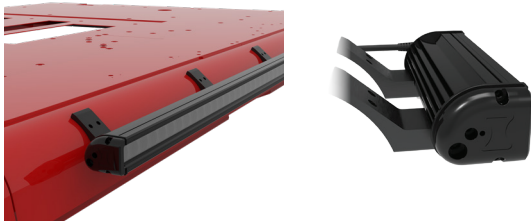

OPTIONAL MOUNTING ACCESSORIES

CAB MOUNTING BRACKET | 3" RADIUS SURFACE

WHITE: P-MB-R3V2FOOT-W

BLACK: P-MB-R3V2FOOT-B