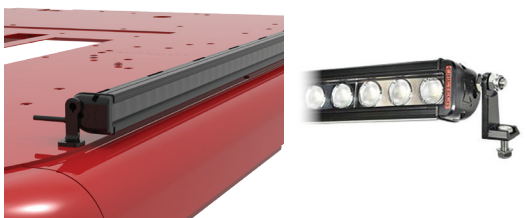

END CAP BRACKET | FLAT SURFACE

MINIBROW BLACK: FT-MBKIT-LPX-B

MINIBROW WHITE: FT-MBKIT-LPX-W