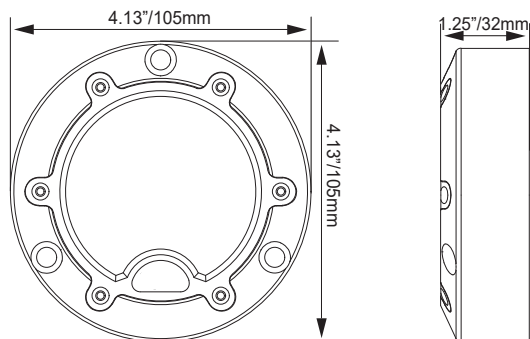

OPTIONAL MOUNTING KIT

DIMENSIONS

PART#: FT-CU-AQX-**-*

RAW LUMENS	1,500
EFFECTIVE LUMENS	1,050
OPT. HOUSING COLORS	BLACK OR WHITE
OPT. LED COLORS	RED & WHITE, ALL WHITE
WATTAGE (ALL WHITE)	22W
WATTAGE (RED & WHITE)	24W(RED) 24W(WHITE)
AMP DRAW (@12V) (ALL WHITE)	1.833A
AMP DRAW (@12V) (RED & WHITE)	2A(RED) 2A(WHITE)
INPUT VOLTAGE DC	9-32V DC
CONNECTOR	DEUTSCH DT04-2P
EMC APPROVAL	CISPR25 CLASS 1 / CE

FT-CU-AQX DETAILS

Model / Order Number	Description	Raw Lumens	Effective Lumens	Wattage	Amperage @12v DC	Beam Pattern	Weight	Dimensions
FT-CU-AQX	7 LED Undercarriage Lighting. White Housing.	1,500	1,051	22W	1.83A	Ultra Wide Flood	1.26 lbs.	1.25" x 4.13" x 4.13"
FT-CU-AQX-B	7 LED Undercarriage Lighting. Black Housing.	1,500	1,051	22W	1.83A	Ultra Wide Flood	1.26 lbs.	1.25" x 4.13" x 4.13"
FT-CU-AQX-KIT	7 LED Undercarriage Lighting. White Housing. With Mount.	1,500	1,051	22W	1.83A	Ultra Wide Flood	2.0 lbs.	1.25" x 4.82" x 5.00"
FT-CU-AQX-B-KIT	7 LED Undercarriage Lighting. Black Housing. With Mount.	1,500	1,051	22W	1.83A	Ultra Wide Flood	2.0 lbs.	1.25" x 4.82" x 5.00"

FT-CU-AQX-RW DETAILS

Model / Order Number	Description	White LED Wattage	Red LED Wattage	White LED Amp. Draw @12V	Red LED Amp. Draw @12V DC	Weight	Dimensions
FT-CU-AQX-RW-W	Sub-Aqua Undercarriage Light. White Housing. Red & White LEDs.	24W	24W	2A	2A	1.26 lbs.	1.25" x 4.13" x 4.13"
FT-CU-AQX-RW-B	Sub-Aqua Undercarriage Light. Black Housing. Red & White LEDs.	24W	24W	2A	2A	1.26 lbs.	1.25" x 4.13" x 4.13"
FT-CU-AQX-RW-W-KIT	Sub-Aqua Undercarriage Light. White Housing. Red & White LEDs. With Mount.	24W	24W	2A	2A	2.0 lbs.	1.25" x 4.82" x 5.00"
FT-CU-AQX-RW-B-KIT	Sub-Aqua Undercarriage Light. Black Housing. Red & White LEDs. With Mount.	24W	24W	2A	2A	2.0 lbs.	1.25" x 4.82" x 5.00"