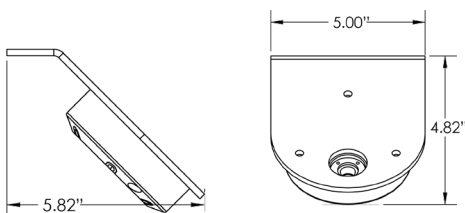

OPTIONAL MOUNTING KIT