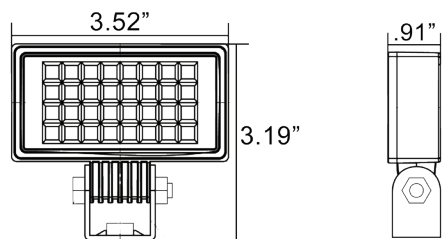

WIDE FLOOD LIGHT

FT-CU-P500

KEY FEATURES:

- Wide Dispersing Light
- Suitable for Various Locations
- Rugged

ABOUT THE MULTIPURPOSE WIDE FLOOD LIGHT

When you need to illuminate something very close to the light source (undercarriage, work area, engine bay, compartment area etc) the FT-CU-P500 Utility light is the ticket. By bringing the LED chips all the way up to the lens and forgoing installation of an optic collimator, the P500 produces a widely dispersed light pattern. It does not really matter how you aim the light, you'll get a ball of illumination 10-20' from the source with gradual dispersion in all directions.

DIMENSIONS

PART#: FT-CU-P500-

LEDS	32 ULTRA WIDE SMD LEDES
RAW LUMENS	500
EFFECTIVE LUMENS	456
HOUSING COLOR	BLACK
WATTAGE	6W
AMP DRAW (@12V)	.5A
INPUT VOLTAGE DC	9-32V DC

Model / Order Number	Description	Raw Lumens	Effective Lumens	Wattage	Amperage @12v DC	Dimensions
FT-CU-P500	4" Compartment/undercarriage light. 120 degree wide flood beam. Black.	500	456	6W	.5A	3.52" x 3.19" x .91"