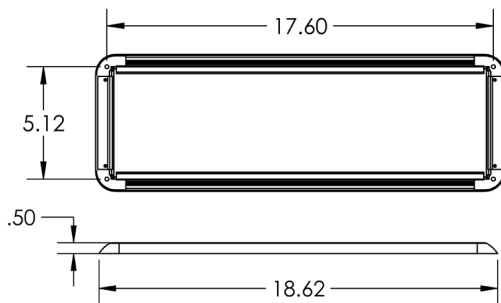

7X19 DOME LIGHT

FT-IDL-719RCT

KEY FEATURES:

- Side Firing LEDs Eliminate Single Focal Point
- Diffused Lens for Optimal Light Distribution
- Thin Low-Profile Light Fixture

ABOUT THE 7" X 19" INTERIOR DOME LIGHT

The 7" x 19" Interior Dome Light is a purpose-built interior fixture that uses a multi-layered lens to deliver a smooth diffused light. The prismatic diffuser is coupled with side-firing LEDs to diffuse the light evenly across its surface and eliminate the perception of a single focal point. Scattered light is emitted in a diffused hemispherical pattern which provides the perfect beam pattern for interior compartments like the back of an ambulance. This fixture can be coupled with a power supply and relay (sold separately) to operate flexibly on DC, AC, or both types of electrical system.

DIMENSIONS

PART#: FT-IDL-719RCT

RAW LUMENS	1300
EFFECTIVE LUMENS	772
DIMENSIONS	18.62" X 6.3" X 0.50"
WEIGHT	1 LB.
AMP (@12V DC)	1.0A
WATTS	12W
INPUT VOLTAGE DC	10-30V DC
LED COLOR	WHITE
CERTIFICATIONS	ECE R10; AMD 016

Model / Order Number	Description	Raw Lumens	Effective Lumens	Wattage	Amperage @12V DC	Dimensions
FT-IDL-719RCT	Interior Rectangle 7x19" Lamp Without Switch	1300	772	12W	1.0A	18.62" x 6.3" x 0.5"