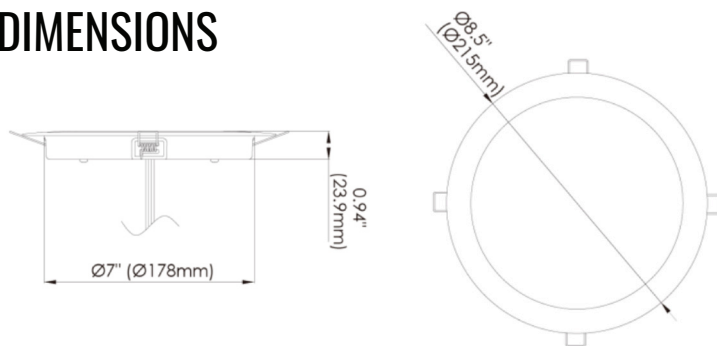

8" ROUND DOME LIGHT

FT-IDL-8RD

KEY FEATURES:

- Spring-Clips for Easy Installation
- Diffused Lens for Optimal Light Distribution
- Low and High Power Output Modes

ABOUT THE 8" INTERIOR DOME LIGHT

The back of the ambulance is where the action happens – where Paramedics and other First Responders put their training to work to help their patients. It's critical that the dome lights make it easy for the crew to see what they're doing.

DIMENSIONS

PART#: FT-IDL-8RD

RAW LUMENS	1380
EFFECTIVE LUMENS	820
DIMENSIONS	8.5" X 7" X 0.94"
WEIGHT	0.8 LBS.
AMP (@12V DC)	1.02A
WATTS	12.24W
INPUT VOLTAGE DC	12V DC
LED COLOR	WHITE
CERTIFICATIONS	ECE R10; AMD 016

Model / Order Number	Description	Raw Lumens	Effective Lumens	Wattage	Amperage @12V DC	Dimensions
FT-IDL-8RD	8" High/Low Interior Light - Chrome	1380	820	12.24W	1.02A	8.5" x 7" x .94"