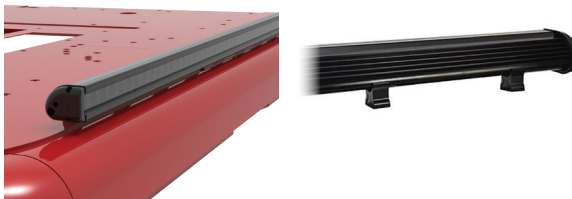

Model / Order Number	Description	Raw Lumens	Effective Lumens	Wattage	Amperage @12v DC	Beam Pattern	Length	# of Mounting Feet
FT-MB-39-S-B	39 LED MiniBrow. 50" length. 10 degree spot optic configuration. Black housing.	20,592	14,414.40	195W	16.25A	Spot	50"	7
FT-MB-39-S-W	39 LED MiniBrow. 50" length. 10 degree spot optic configuration. White housing.	20,592	14,414.40	195W	16.25A	Spot	50"	7
FT-MB-39-F-B	39 LED MiniBrow. 50" length. 60 degree flood optic configuration. Black housing.	20,592	14,414.40	195W	16.25A	Flood	50"	7
FT-MB-39-F-W	39 LED MiniBrow. 50" length. 60 degree flood optic configuration. White housing.	20,592	14,414.40	195W	16.25A	Flood	50"	7
FT-MB-39-FT-B	39 LED MiniBrow. 50" length. FireTech Combination spot and flood optic configuration. Black housing	20,592	14,414.40	195W	16.25A	Combo	50"	7
FT-MB-39-FT-W	39 LED MiniBrow. 50" length. FireTech Combination spot and flood optic configuration. White housing.	20,592	14,414.40	195W	16.25A	Combo	50"	7

INCLUDED MOUNTING ACCESSORY

PEDESTAL MOUNTING FEET

Ships included with fixture