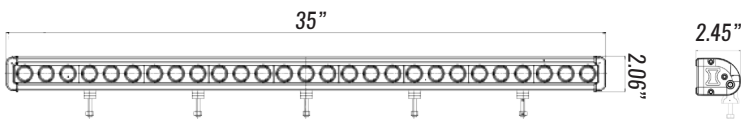

39 LED MINIBROW

FT-MB-39

KEY FEATURES:

- 5W LEDs with Precision Acrylic Optics
- All Aluminum Extrusion
- Multiple Mounting Options

ABOUT THE MINIBROW LIGHT

The FireTech MiniBrow Light is an extruded LED work light designed for the industrial and emergency response marketplace. The MiniBrow series is a single-circuit fixture with multiple optic choices. 10° Spot optics are optimized for long distance projection. 60° Flood optics work great on the rear and for general purpose illumination. The FireTech Combination Optic pattern uses 1/3 Spot, 2/3 Flood optics and gives you a hybrid beam pattern without sacrificing optic efficiency. MiniBrow fixtures are available in 3 LED increments from 3 to 39 LEDs long, and are backed by the industry's only LIFETIME Advance-Exchange Warranty.

DIMENSIONS

PART#: FT-MB-39

RAW LUMENS	20,592
EFFECTIVE LUMENS	14,414.40
WATTAGE	195W
AMPERAGE	16.25A
INPUT VOLTAGE	9-32V DC

Model / Order Number	Description	Raw Lumens	Effective Lumens	Wattage	Amperage @12v DC	Beam Pattern	Length	# of Mounting Feet
FT-MB-39-S-B	39 LED MiniBrow. 50" length. 10 degree spot optic configuration. Black housing.	20,592	14,414.40	195W	16.25A	Spot	50"	7
FT-MB-39-S-W	39 LED MiniBrow. 50" length. 10 degree spot optic configuration. White housing.	20,592	14,414.40	195W	16.25A	Spot	50"	7
FT-MB-39-F-B	39 LED MiniBrow. 50" length. 60 degree flood optic configuration. Black housing.	20,592	14,414.40	195W	16.25A	Flood	50"	7
FT-MB-39-F-W	39 LED MiniBrow. 50" length. 60 degree flood optic configuration. White housing.	20,592	14,414.40	195W	16.25A	Flood	50"	7
FT-MB-39-FT-B	39 LED MiniBrow. 50" length. FireTech Combination spot and flood optic configuration. Black housing	20,592	14,414.40	195W	16.25A	Combo	50"	7
FT-MB-39-FT-W	39 LED MiniBrow. 50" length. FireTech Combination spot and flood optic configuration. White housing.	20,592	14,414.40	195W	16.25A	Combo	50"	7