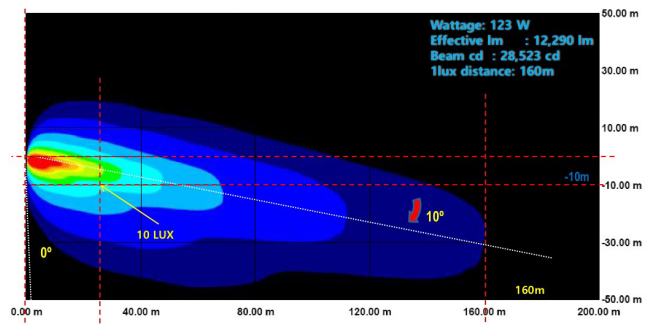

POLE MOUNTED GUARDIAN ELITE

FT-SL-GESM

KEY FEATURES:

- Ultra Compact Design
- AC or DC Versions Available
- "Down and Out" Beam Pattern

ABOUT THE POLE MOUNTED GUARDIAN ELITE SCENE LIGHT

The all new FireTech Guardian Pole Mounted Scene Light brings the next-generation optic and LED technology from the Guardian Elite into the pole-mounted world, offering a more traditional look/feel with all of the electronics neatly tucked away inside the housing. The SL-GESM Pole Mounted Scene Light is available in an earth-shattering 20,000 equivalent lumen configuration for times when you simply cant be left to get the job done in the dark.