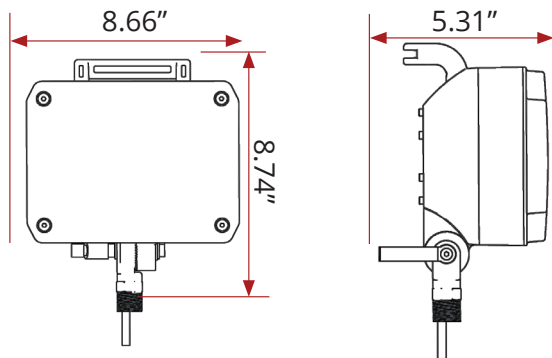

DIMENSIONS

PART#: FT-SL-GESM

RAW LUMENS	20,500
EFFECTIVE LUMENS	12,290
HOUSING COLOR	BLACK OR WHITE
WATTAGE	120W
AMP DRAW (@12V)	10.41A
INPUT VOLTAGE DC	9-32V DC

FT-SL-GESM DETAILS

Model #	Description	Equivalent Lumens	Effective Lumens	Wattage	Amperage	Voltage Range	Switch
FT-SL-GESM-B	Pole Mount Guardian Elite Scene Light. 12500 effective lumens (20,000 equivalent lumens). 9-32v DC. 125 watts. Black housing. (Pole not included)	20,000 lm	12,500 lm	125w	6.25@ 12v DC	9-32v DC	No
FT-SL-GESM-SW-B	Pole Mount Guardian Elite Scene Light. 12500 effective lumens (20,000 equivalent lumens). 9-32v DC. 125 watts. Switch. Black housing. (Pole not included)	20,000 lm	12,500 lm	125W	6.25@ 12v DC	9-32v DC	Yes
FT-SL-GESM-W	Pole Mount Guardian Elite Scene Light. 12500 effective lumens (20,000 equivalent lumens). 9-32v DC. 125 watts. White housing. (Pole not included)	20,000 lm	12,500 lm	125W	6.25@ 12v DC	9-32v DC	No
FT-SL-GESM-SW-W	Pole Mount Guardian Elite Scene Light. 12500 effective lumens (20,000 equivalent lumens). 9-32v DC. 125 watts. Switch. White housing. (Pole not included)	20,000 lm	12,500 lm	125W	6.25@ 12v DC	9-32v DC	Yes
FT-SL-GESM-110-B	Pole Mount Guardian Elite Scene Light. 12500 effective lumens (20,000 equivalent lumens). 110V AC. 125 watts. Black housing. (Pole not included)	20,000 lm	12,500 lm	125W	0.625A @ 120v AC	90-277v AC	No
FT-SL-GESM-110-SW-B	Pole Mount Guardian Elite Scene Light. 12500 effective lumens (20,000 equivalent lumens). 110V AC. 125 watts. Switch. Black housing. (Pole not included)	20,000 lm	12,500 lm	125W	0.625A @ 120v AC	90-277v AC	Yes
FT-SL-GESM-110-W	Pole Mount Guardian Elite Scene Light. 12500 effective lumens (20,000 equivalent lumens). 110V AC. 125 watts. White housing. (Pole not included)	20,000 lm	12,500 lm	125W	0.625A @ 120v AC	90-277v AC	No
FT-SL-GESM-110-SW-W	Pole Mount Guardian Elite Scene Light. 12500 effective lumens (20,000 equivalent lumens). 110V AC. 125 watts. Switch. White housing. (Pole not included)	20,000 lm	12,500 lm	125W	0.625A @ 120v AC	90-277v AC	Yes