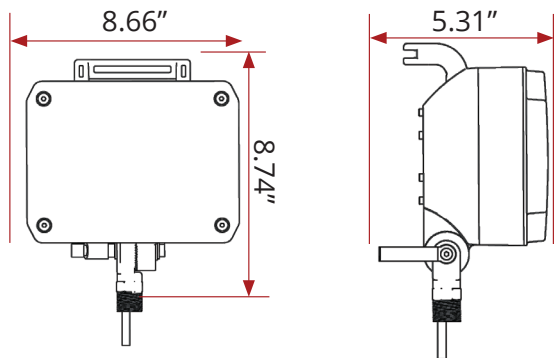

DIMENSIONS

PART#: FT-SL-GSM

RAW LUMENS	10,000
EFFECTIVE LUMENS	6,500
HOUSING COLOR	BLACK OR CHROME
WATTAGE	75W
AMP DRAW (@12V)	5.38A
INPUT VOLTAGE DC	9-32V DC

FT-SL-GSM DETAILS

Model #	Description	Equivalent Lumens	Effective Lumens	Wattage	Amperage	Voltage Range	Switch
FT-SL-GSM-B	Pole Mount Guardian Scene Light. 6,500 effective lumens (10,000 equivalent lumens). 9-32v DC. 75 watts. Black housing. (Pole not included)	10,000 lm	6,500 lm	75w	6.25@12v DC	9-32v DC	No
FT-SL-GSM-SW-B	Pole Mount Guardian Scene Light. 6,500 effective lumens (10,000 equivalent lumens). 9-32v DC. 75 watts. Switch. Black housing. (Pole not included)	10,000 lm	6,500 lm	75w	6.25@12v DC	9-32v DC	Yes
FT-SL-GSM-W	Pole Mount Guardian Scene Light. 6,500 effective lumens (10,000 equivalent lumens). 9-32v DC. 75 watts. White housing. (Pole not included)	10,000 lm	6,500 lm	75w	6.25@12v DC	9-32v DC	No
FT-SL-GSM-SW-W	Pole Mount Guardian Scene Light. 6,500 effective lumens (10,000 equivalent lumens). 9-32v DC. 75 watts. Switch. White housing. (Pole not included)	10,000 lm	6,500 lm	75w	6.25@12v DC	9-32v DC	Yes
FT-SL-GSM-110-B	Pole Mount Guardian Scene Light. 6,500 effective lumens (10,000 equivalent lumens). 110v AC. 75 watts. Black housing. (Pole not included)	10,000 lm	6,500 lm	75w	0.625A @ 120v AC	90-277v AC	No
FT-SL-GSM-110-SW-B	Pole Mount Guardian Scene Light. 6,500 effective lumens (10,000 equivalent lumens). 110v AC. 75 watts. Switch. Black housing. (Pole not included)	10,000 lm	6,500 lm	75w	0.625A @ 120v AC	90-277v AC	Yes
FT-SL-GSM-110-W	Pole Mount Guardian Scene Light. 6,500 effective lumens (10,000 equivalent lumens). 110v AC. 75 watts. White housing. (Pole not included)	10,000 lm	6,500 lm	75w	0.625A @ 120v AC	90-277v AC	No
FT-SL-GSM-110-SW-W	Pole Mount Guardian Scene Light. 6,500 effective lumens (10,000 equivalent lumens). 110v AC. 75 watts. Switch. White housing. (Pole not included)	10,000 lm	6,500 lm	75w	0.625A @ 120v AC	90-277v AC	Yes