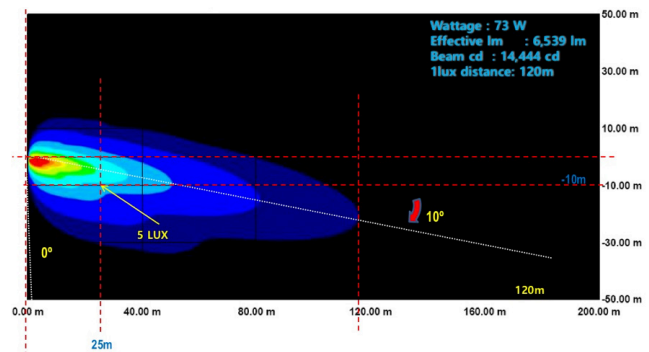

ABOUT THE POLE MOUNTED GUARDIAN SCENE LIGHT

The all new FireTech Guardian Pole Mounted Scene Light brings the next-generation optic and LED technology from the Guardian into the pole-mounted world, offering a more traditional look/feel with all of the electronics neatly tucked away inside the housing. The SL-GSM Pole Mounted Scene Light is available in 10,000 lumen equivalent light output. Need more light? Check out the SL-GESM!