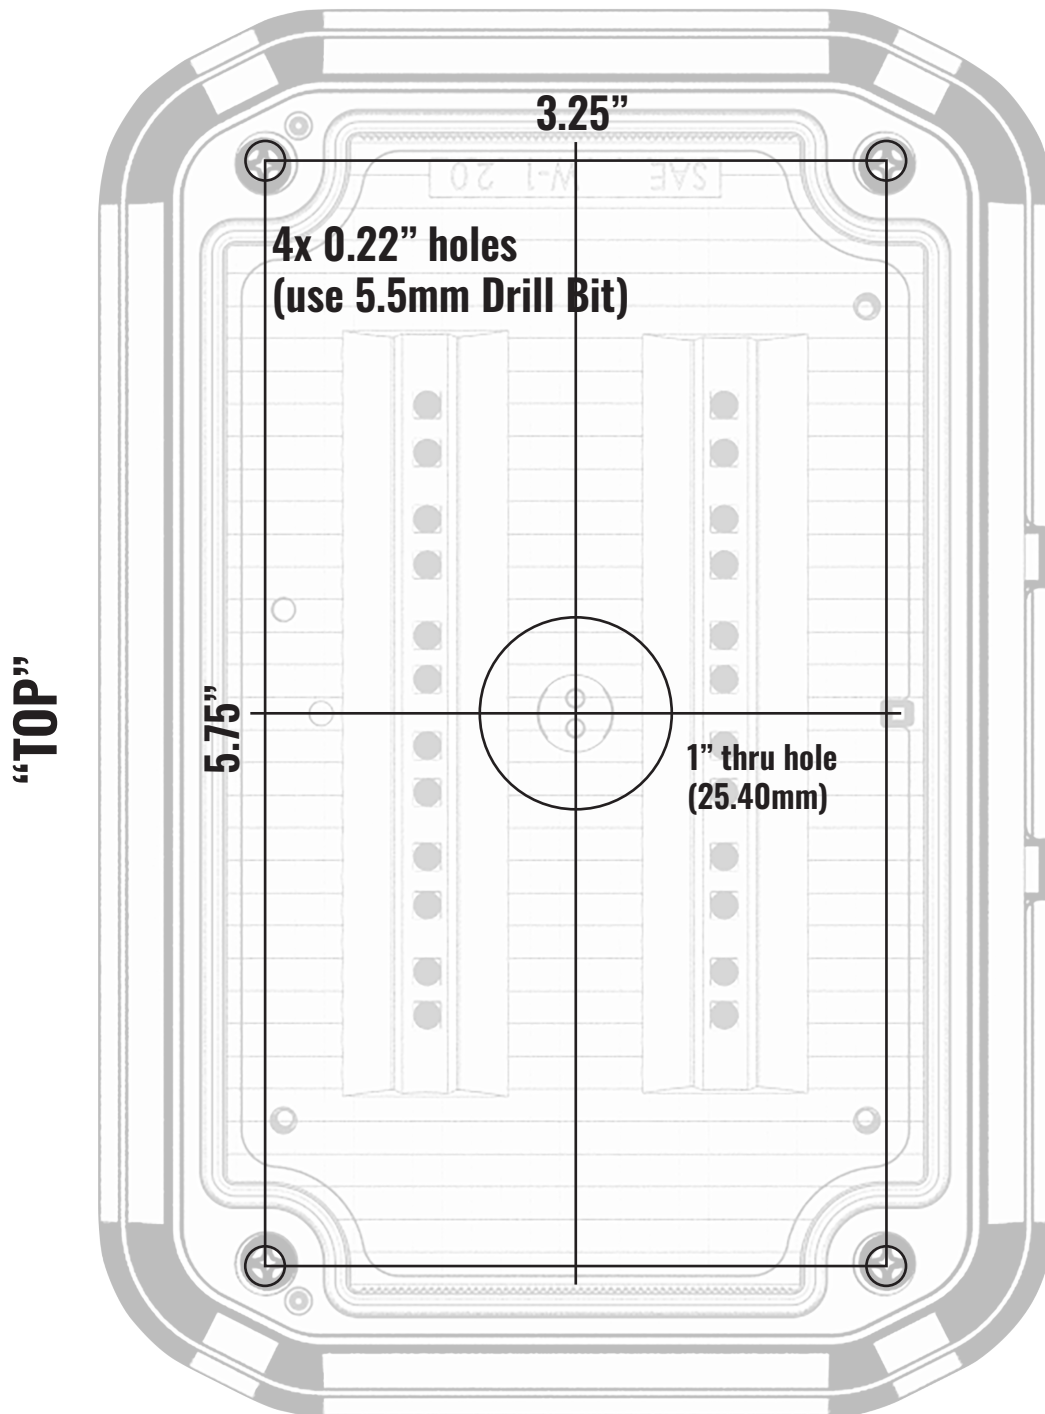

MOUNTING DIMENSIONS - TEMPLATE

TEMPLATE FOR GUARDIAN JR WARNING: 7.48” X 5.11”

NOTE: HOLE SIZE MUST BE EXACT TO PREVENT WATER INTRUSION

TEMPLATE FOR GUARDIAN WARNING: 10.66" X 8.69"
NOTE: HOLE SIZE MUST BE EXACT TO PREVENT WATER INTRUSION