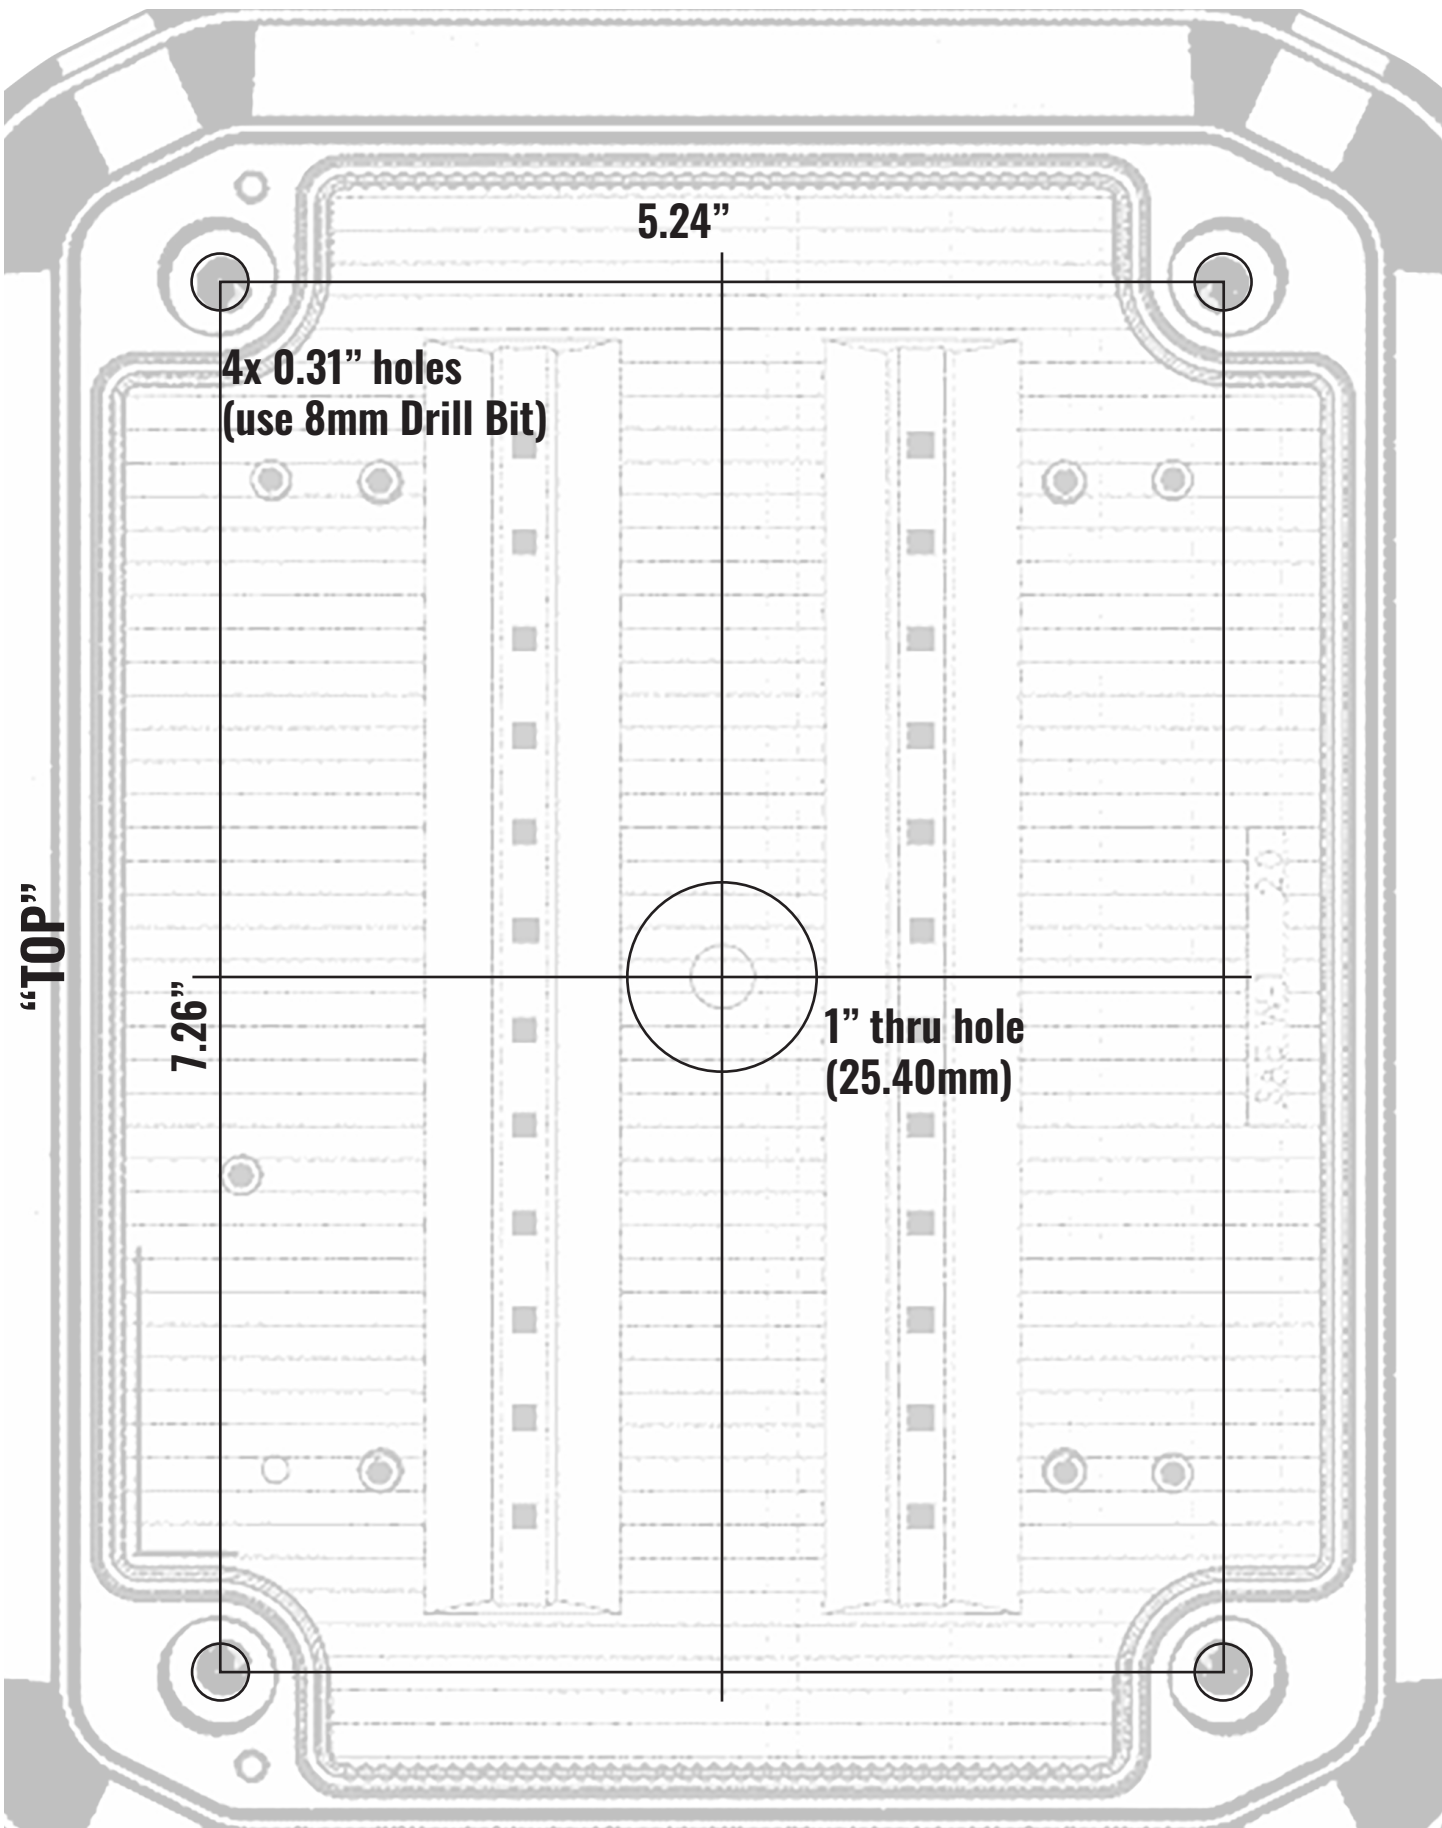

MOUNTING DIMENSIONS - TEMPLATE

TEMPLATE FOR GUARDIAN JR WARNING: 7.48” X 5.11”

NOTE: HOLE SIZE MUST BE EXACT TO PREVENT WATER INTRUSION

TEMPLATE FOR GUARDIAN WARNING: 10.66" X 8.69"
NOTE: HOLE SIZE MUST BE EXACT TO PREVENT WATER INTRUSION